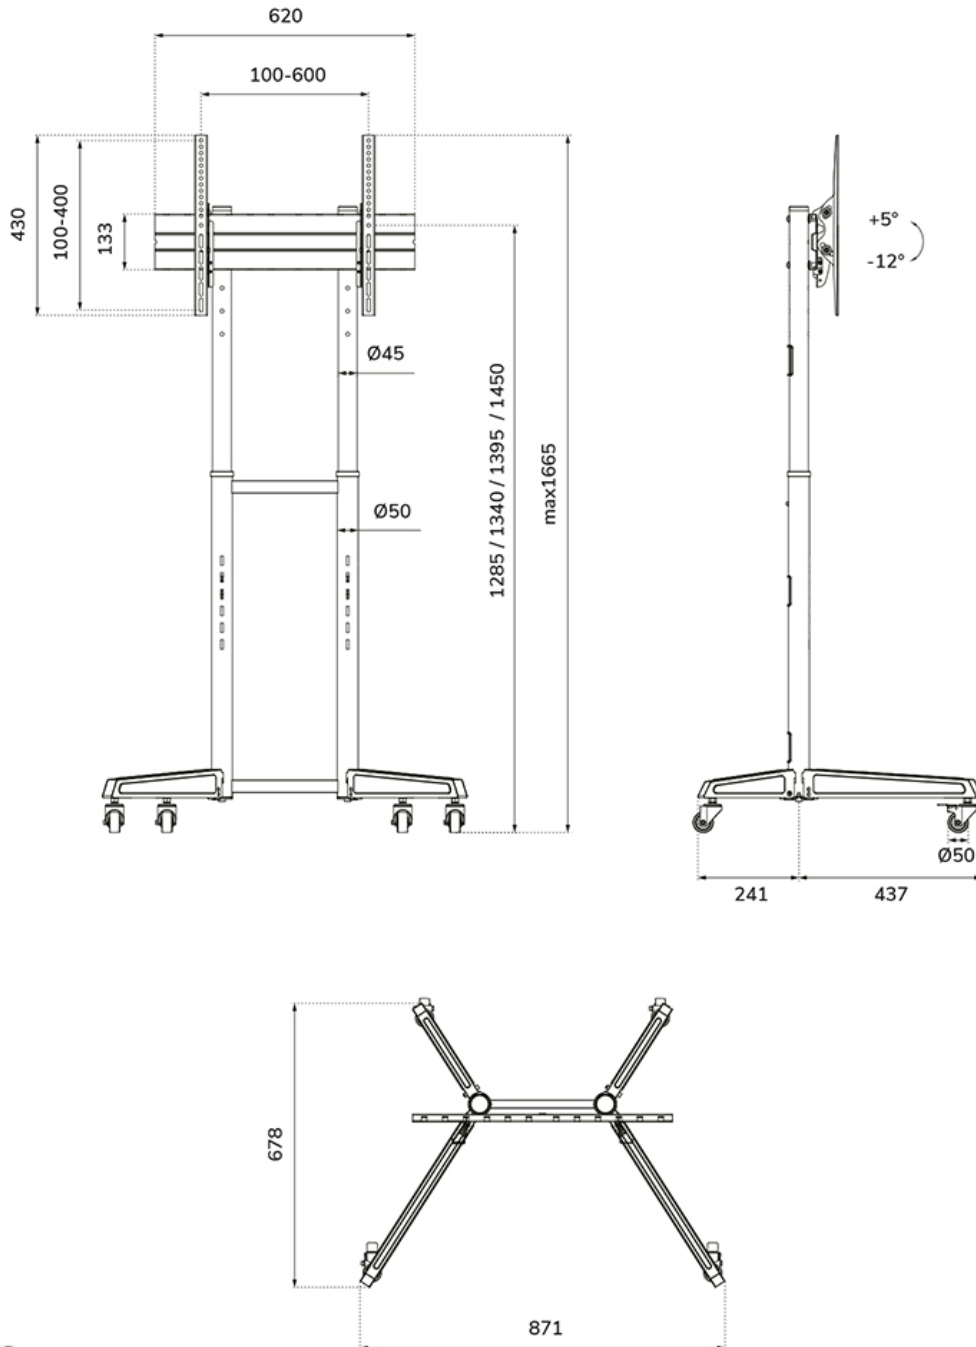

FL50-540BL1

SPECIFICATIONS

GENERAL

Min. screen size*	37
Max. screen size*	70
Min. weight	0
Max. weight	50
Screens	1
VESA maximum	600x400 mm
VESA minimum	100x100 mm

FUNCTIE

Height adjustment	128,5-145 cm
Tilt (degrees)	+5°, -12°
Height	166,5 cm
Width	87,1 cm
Depth	67,8 cm
Adjustment type	Manual

NEOMOUNTS FL50-540BL1 TV TROLLEY 37-70"

Neomounts FL50-540BL1 TV trolley - 37-70" - max 50 kg - manual h 128,5-145 cm - VESA 100x100-600x400 - black

The Neomounts FL50-540BL1 is a mobile floor stand for flat screens up to 70" with a maximum weight capacity of 50 kg. The floor stand has four height settings and a tilt option (17°) to create the optimum viewing angle.

The trolley features four solid castor wheels -of which two with brake- that allow you to use the floor stand wherever you like. A clever cable management system conceals and routes cables from mount to flat screen.

The FL50-540BL1 is compactly packed for optimized transportation and storage.

FL50-540BL1

NEOMOUNTS FL50-540BL1 TV TROLLEY 37-70"

Neomounts