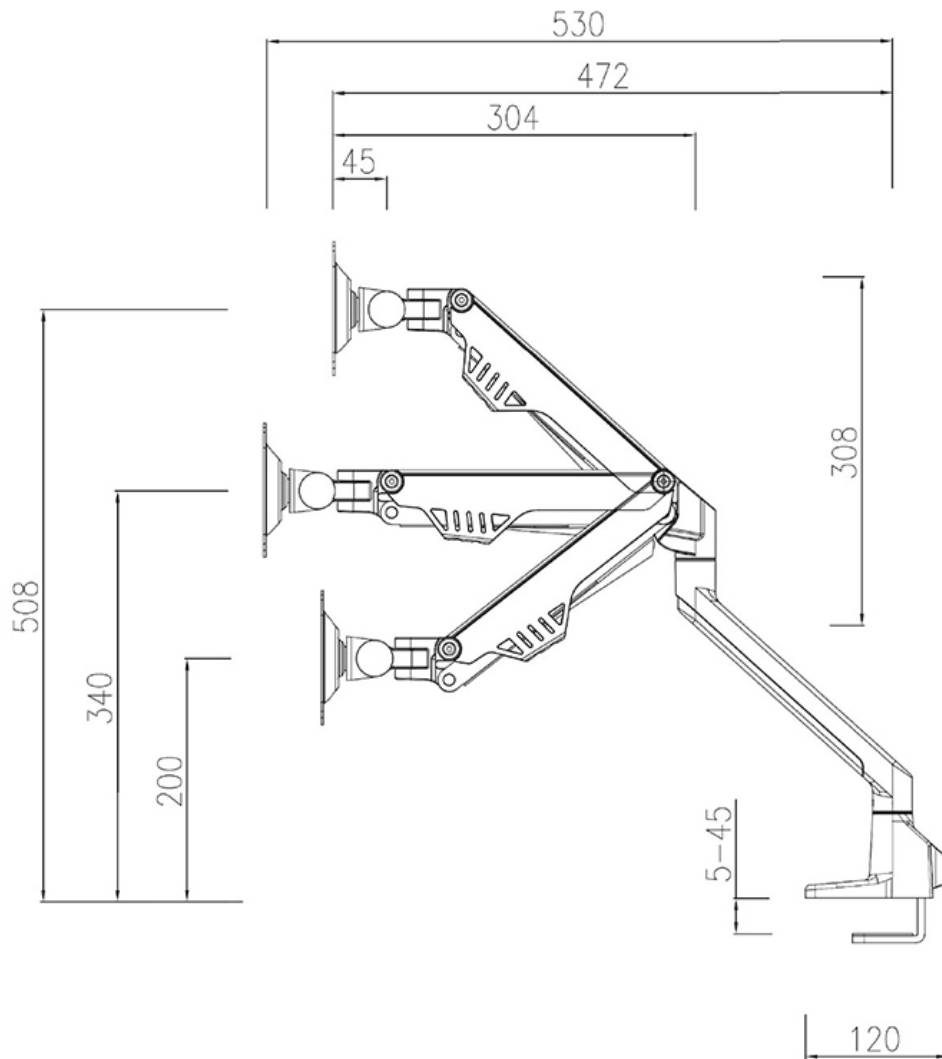

FPMA-D750DBLACK2

NEOMOUNTS FPMA-D750DBLACK2 MONITOR ARM
10-32" - GAS SPRING - TOPFIX - 180°-STOP

Neomounts

Measuring unit: mm