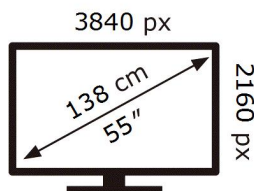

HG55AU800EU

90 kWh/1000h

ABCDEF **G**

133 kWh/1000h

2019/2013