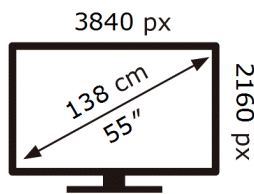

SAMSUNG

HG55AU800EU

90 kWh/1000h

ABCDEF **G**

133 kWh/1000h

2019/2013

ENERG ⚡

SAMSUNG