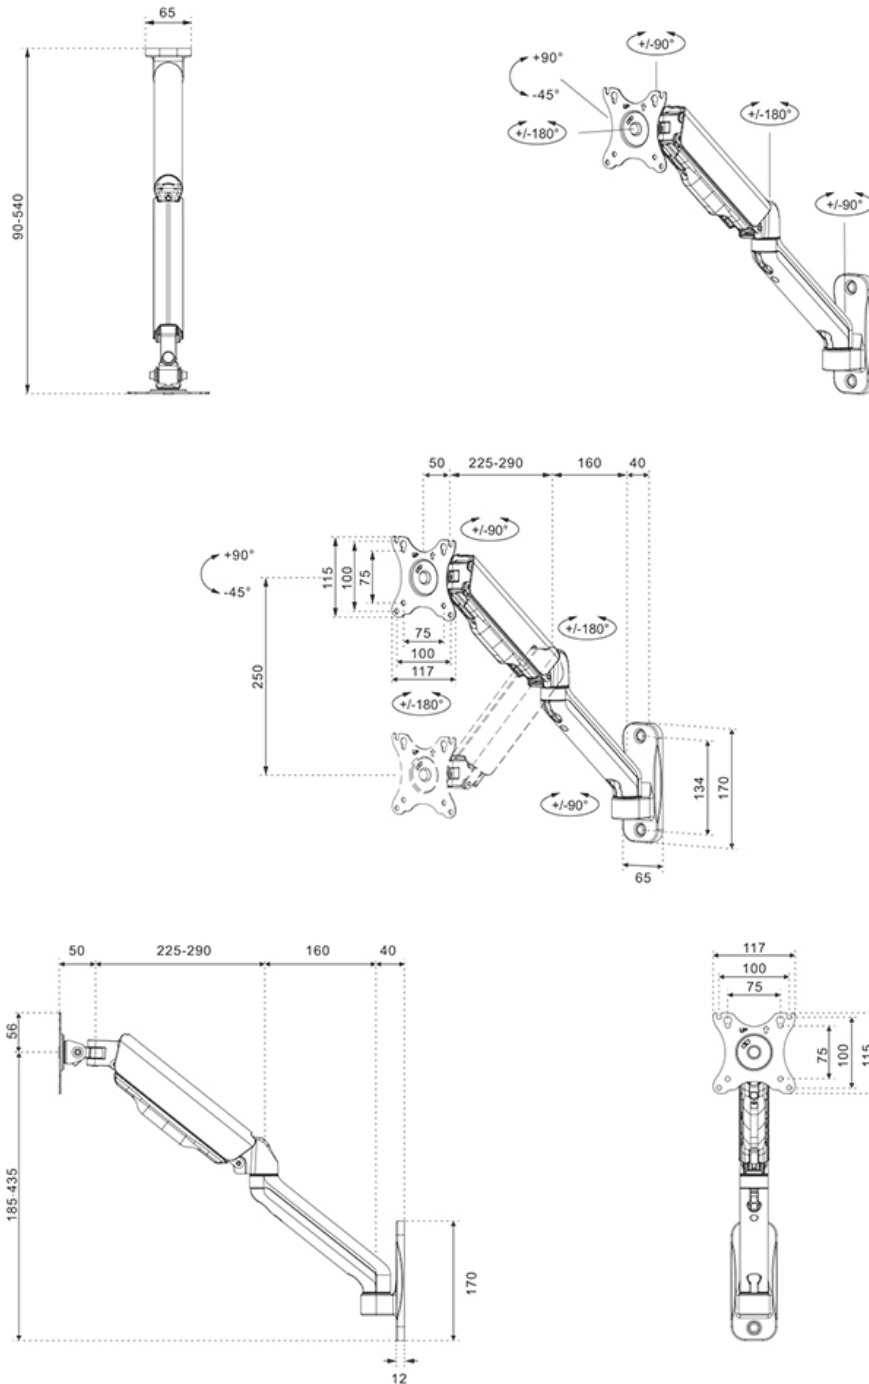

FUNCTIONALITY

Type	Tilt Rotate Swivel Full motion
Height adjustment	0-25 cm
Tilt (degrees)	+90°, -45°
Swivel (degrees)	180°
Rotate (degrees)	360°
Height	49,1 cm
Width	11,7 cm
Depth	47,5 cm
Adjustment type	Gas spring

Neomounts WL70-450BL11 full motion wall mount for 17-32" screens - Black

The Neomounts WL70-450BL11 is a full motion wall mount for flat screens up to 32" with a maximum weight capacity of 9 kg. The versatile tilt (135°), rotate (360°) and swivel (180°) technology allows you to create the optimum viewing angle.

The WL70-450BL11 has a depth of 9-54 cm and is suitable for screens that meet VESA hole pattern 75x75 to 100x100 mm.

The mount can be easily adjusted in height using the gas spring. The cable management system allows you to route and secure any loose cables at the back of the screen. Additionally, the mount features an Easy-release VESA, that allows you to attach the TV in a wink of an eye.

WL70-450BL11

NEOMOUNTS TV/MONITOR WALL MOUNT

Neomounts

Measuring unit: mm