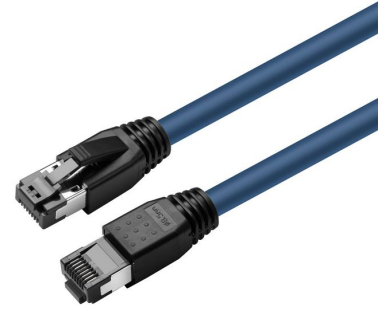

MPN: MC-SFTP8075B

## CAT8.1 S/FTP 7,5m Blue LSZH Shielded Network Cable, AWG 24

The MicroConnect CAT8.1 Patch Cable is ideal for use in demanding environments where 25Gbps and bandwidth up to 2000Mhz is required. There are 50u ´ RJ45 connectors to provide a better connection, latch protection to protect the clip from breaking and meter marking on the boot to easy identify the length of the cable.

- To order a full box, please select the following quantity: 20 pcs.
- Fluke CAT8.1 Channel Link Pass
- PoE++ 60W ready
- LSZH – Low Smoke Zero Halogen
- Snagless hood
- Length marking on boot
- 50u gold plating plug

### Specifications

<b>Features</b>	<b>Cable length</b>	7.5 m
	<b>Cable shielding</b>	S/FTP (S-STP)
	<b>Cable standard</b>	Cat8.1
	<b>Conductor material</b>	Copper
	<b>Connector 1</b>	RJ45
	<b>Connector 1 gender</b>	Male
	<b>Connector 2</b>	RJ45
	<b>Connector 2 gender</b>	Male
	<b>Data transfer rate</b>	40000 Mbit/s
	<b>Product colour</b>	Blue
<b>Vendor information</b>	<b>Brand Name</b>	MicroConnect
	<b>Warranty</b>	25 Year(s)