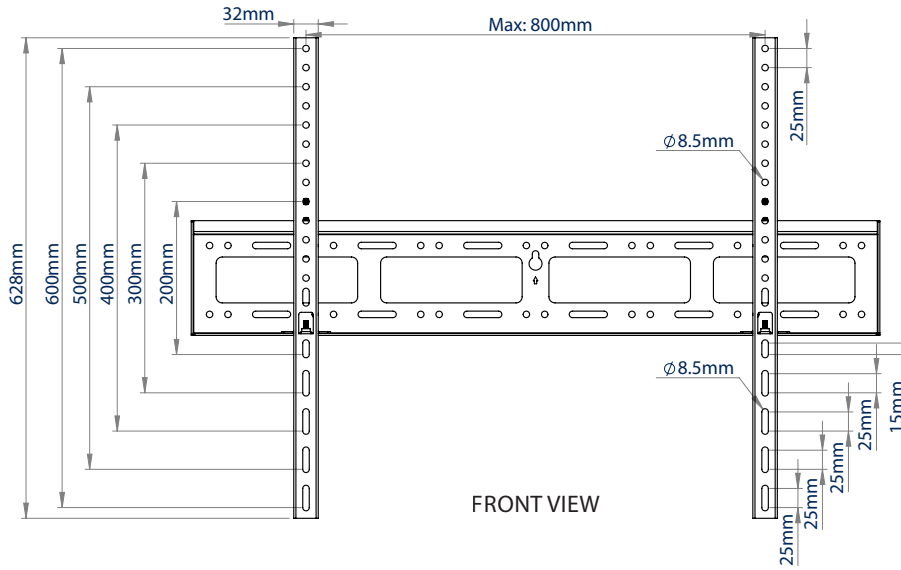

PACKING INFORMATION

COLOUR:	ORDER REF:	EAN CODE:	MASTER CARTON QTY:	MASTER CARTON WEIGHT:	MASTER CARTON CUBE:
Black	XRWALLFXL	5019318305665	5	16.3kg	0.035cbm