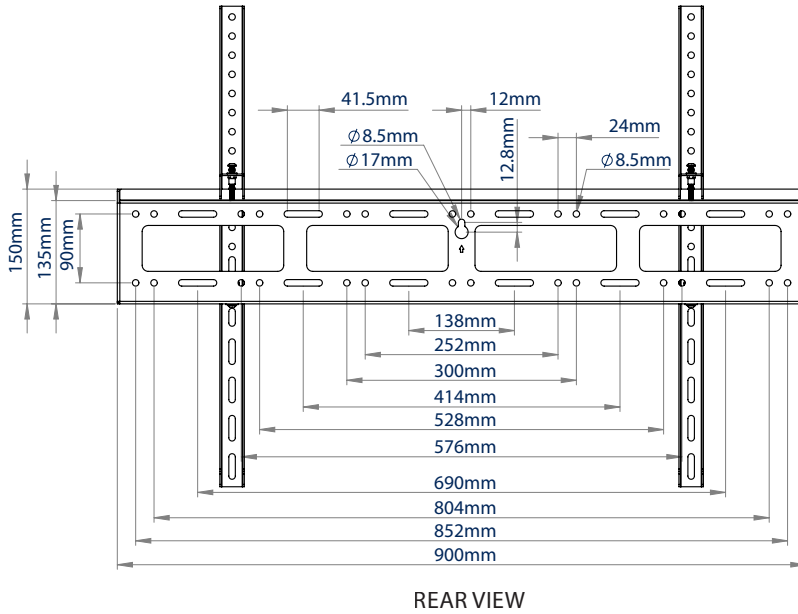

PACKING INFORMATION

COLOUR:	ORDER REF:	EAN CODE:	MASTER CARTON QTY:	MASTER CARTON WEIGHT:	MASTER CARTON CUBE:
Black	XRWALLFXL	5019318305665	5	16.3kg	0.035cbm