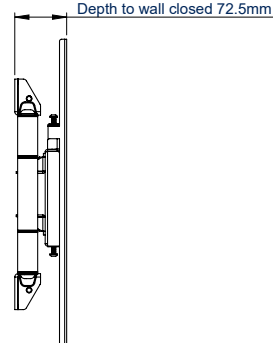

SIDE VIEW - CLOSED