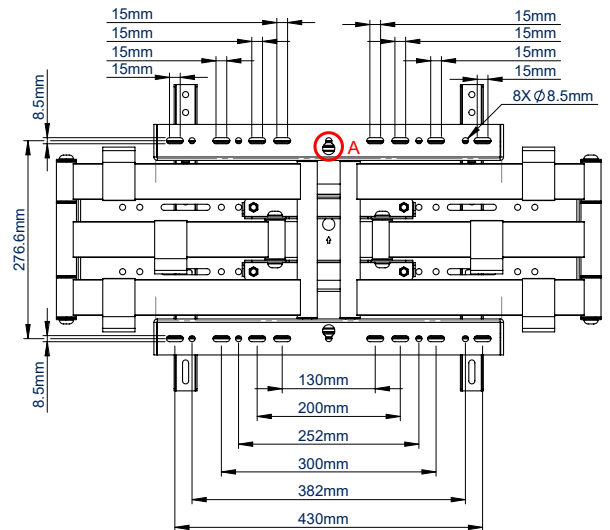

REAR VIEW - CLOSED

PACKING INFORMATION

COLOUR:	ORDER REF:	EAN CODE:	MASTER CARTON QTY:	MASTER CARTON WEIGHT:	MASTER CARTON CUBE:
Black	XRWALLA	5019318305672	1	15.2kg	0.028 cbm