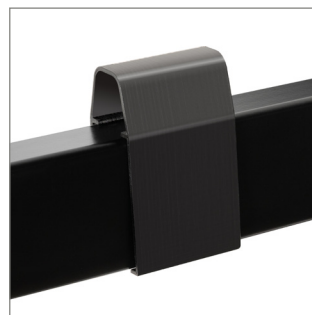

### FOR SCREENS UP TO 75"

AV AWARDS 2017  
MANUFACTURER OF THE YEAR  
WINNER

FOLDS FLAT  
TO THE WALL

Designed for medium and large sized screens, the XRWALLA supports weights up to 80kg and features a low-profile design that mounts screens just 73mm from the wall. The universal interface accommodates mounting patterns up to 600 x 400mm and comes with adjustment screws which allow the screen to be levelled once mounted.

#### FEATURES

- Twin arms with three swivel points for a multitude of positioning options
- Folds flat to the wall
- Central keyhole fixing point for an easy fix and level adjustment
- Six cable management clips supplied to ensure a tidy install
- All fixing points are concealed behind attractive coverplates to hide fixings
- Mount has a 699mm extension range from the wall
- Turn screens from left to right
- Levelling screws allow adjustment of screen height
- Security fixings prevent unauthorised removal
- Padlock tabs on arms for additional security (padlock not included)

Twin arms with three swivel points for a multitude of positioning options

Padlock tabs on arms for additional security (padlock not included)

Six cable management clips supplied to ensure a tidy install