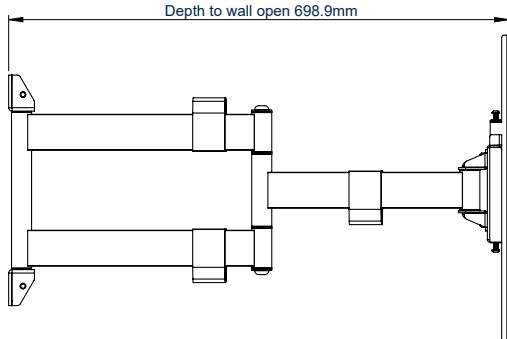

SIDE VIEW - EXTENDED