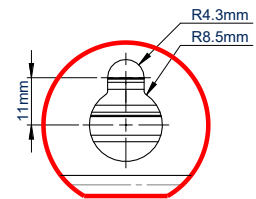

DETAIL A

FRONT VIEW - CLOSED

PACKING INFORMATION

COLOUR:	ORDER REF:	EAN CODE:	MASTER CARTON QTY:	MASTER CARTON WEIGHT:	MASTER CARTON CUBE:
Black	XRWALLA	5019318305672	1	15.2kg	0.028 cbm

RELATED PRODUCTS