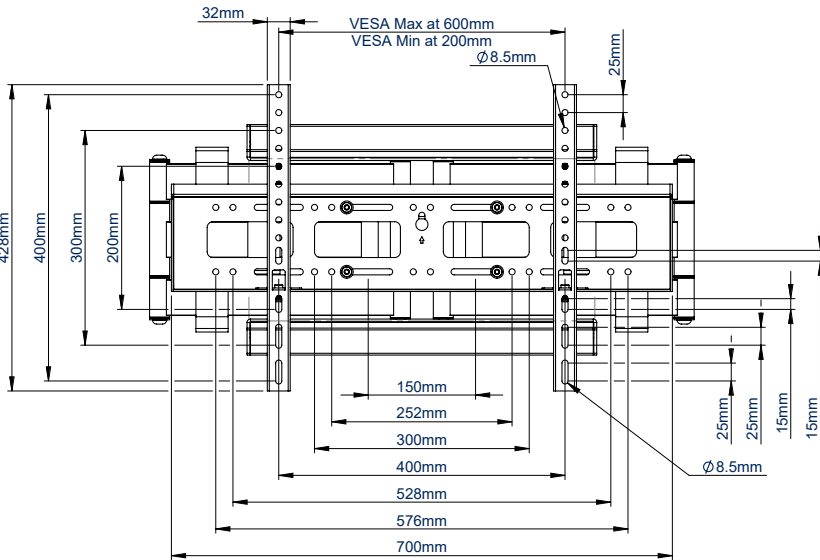

FRONT VIEW - CLOSED