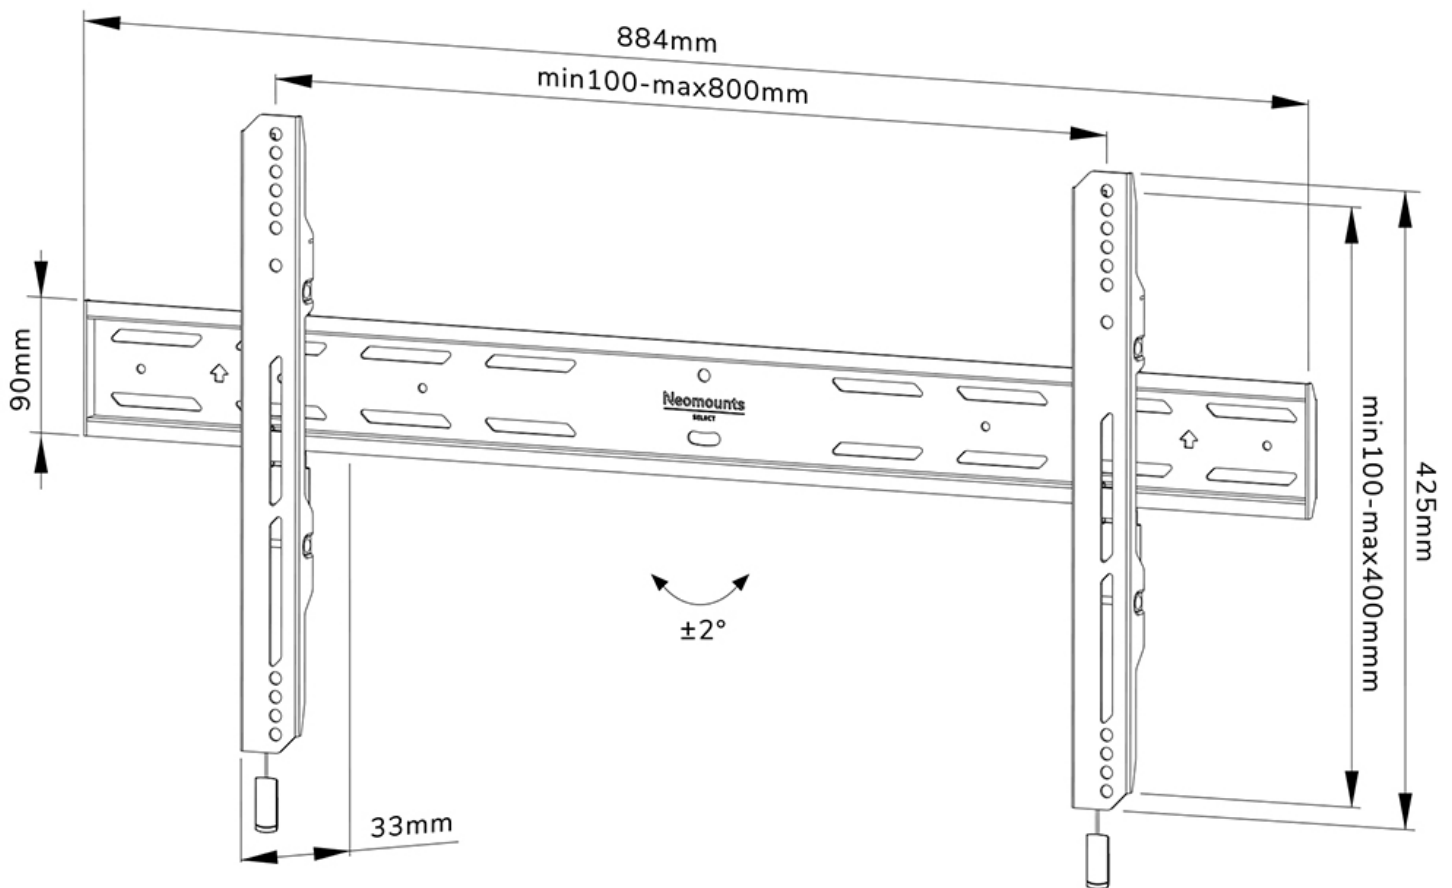

WL30S-850BL18

NEOMOUNTS TV WALL MOUNT

Neomounts