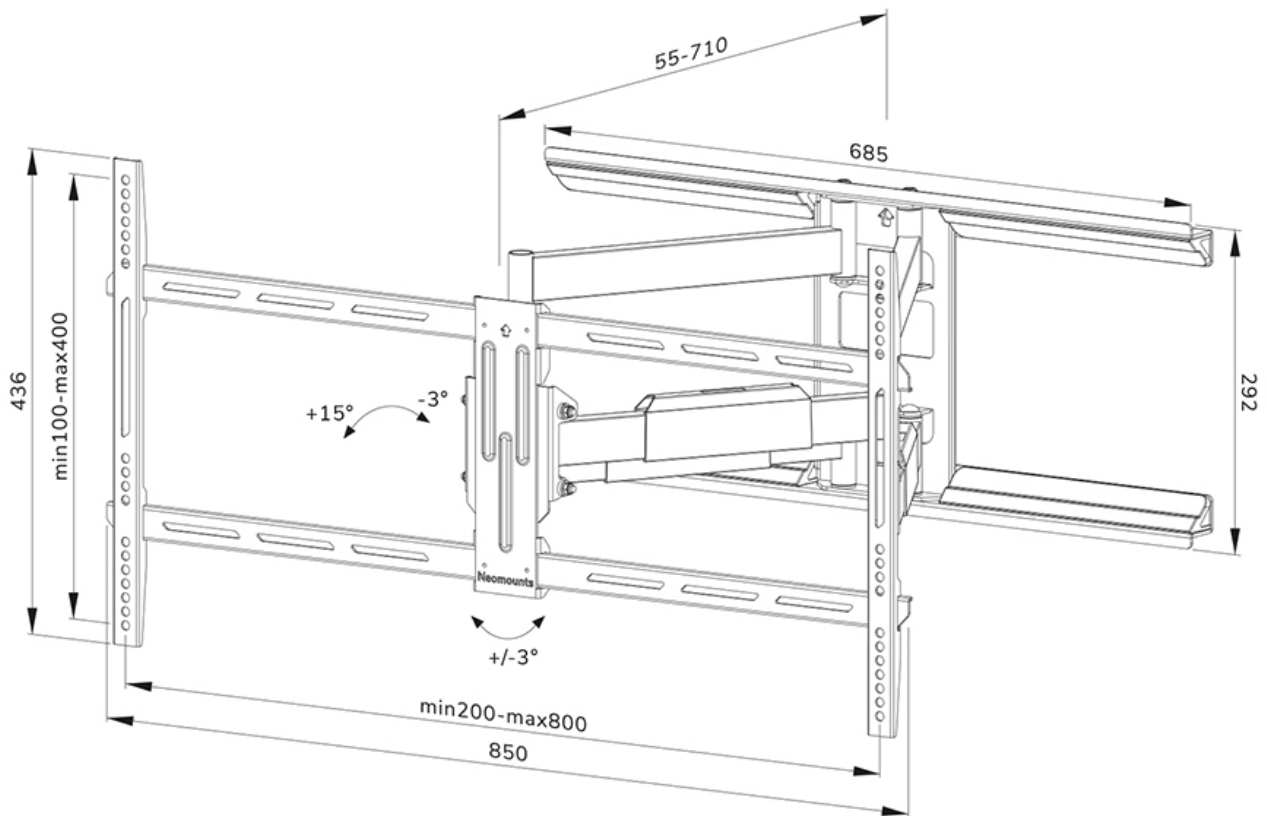

FUNCTIONALITY

Type	Full motion Tilt Swivel
Lockable	Not lockable
Tilt (degrees)	+15°, -3°
Swivel (degrees)	54°
Rotate (degrees)	+3°, -3°
Height	43,6 cm
Width	85 cm
Depth	5,5 cm

INFORMATION

Color	Black
Main material	Steel
Warranty	5 year
EAN code	8717371448769

Neomounts

Neomounts

Neomounts WL40-550BL18 full motion wall mount for 43-75" screens - Black

The Neomounts WL40-550BL18 LEVEL is a full motion wall mount for flat screens up to 75" with a maximum weight capacity of 45 kg. The versatile tilt (18°) and swivel (54°) technology allows you to create the optimum viewing angle. The mount can be levelled for the perfect installation.

The LEVEL-550 wall mount has a depth of 5,5-71 cm and is suitable for screens that meet VESA hole pattern 200x100 to 800x400 mm.

The WL40-550BL18 features a nifty Easy-release system, that allows you to attach the TV in a wink of an eye. The mount is equipped with cable management, to secure any loose cables on the back of the screen.

WL40-550BL18

NEOMOUNTS TV WALL MOUNT

Neomounts

Measuring unit: mm