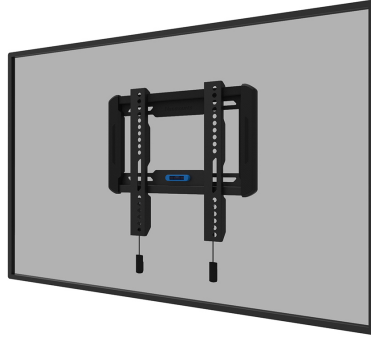

WL30-550BL12

NEOMOUNTS WL30-550BL12 TV MOUNT WALL 24-65" - ULTRA-FLAT - EASY INSTALL

SPECIFICATIONS

GENERAL

Min. screen size*	24
Max. screen size*	65
Max. weight	40
Screens	1
VESA minimum	50x50 mm
VESA maximum	200x200 mm
Distance to wall	2,3 cm

FUNCTIE

Type	Fixed
Lockable	Not lockable
Height	28,7 cm
Width	31,5 cm
Depth	2,3 cm

INFORMATION

Series	LEVEL 550
Color	Black
Main material	Steel
Warranty	5 year

*Please note: The inch sizes stated are just an indication, combined with the weight and VESA sizes. The maximum weight and VESA size are absolute restrictions for the products and should not be exceeded.

Neomounts

Neomounts

Neomounts LEVEL-550 WL30-550BL12 Ultra-flat TV mount wall - 24-65" - max 40 kg - VESA 50x50-200x200 - d 2,3 cm - Easy Install-model - black

The Neomounts WL30-550BL12 LEVEL is a fixed wall mount for flat screens up to 65" with a maximum weight capacity of 40 kg.

The LEVEL-550 wall mount is ultra-flat with a depth of 2,3 cm and is suitable for screens that meet VESA hole pattern 50x50 to 200x200mm.

The WL30-550BL12 features a nifty magnetic pull & release system, that allows you to attach the TV in a wink of an eye and secure the TV in safe and solid manner. Afterwards, the pull & release straps can be easily hidden behind the screen by clicking the magnet to the mount. The integrated spirit level assures easy installation of the mount.