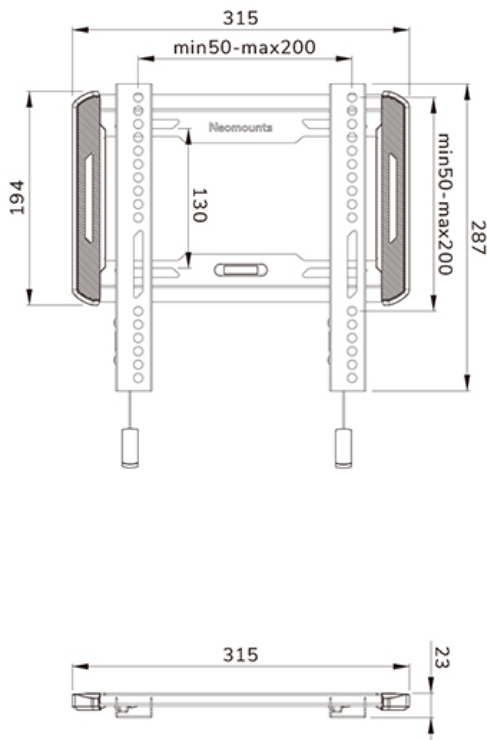

#### FUNCTIE

Type	Fixed
Lockable	Not lockable
Height	28,7 cm
Width	31,5 cm
Depth	2,3 cm

### Neomounts LEVEL-550 WL30-550BL12 Ultra-flat TV mount wall - 24-65" - max 40 kg - VESA 50x50-200x200 - d 2,3 cm - Easy Install-model - black

The Neomounts WL30-550BL12 LEVEL is a fixed wall mount for flat screens up to 65" with a maximum weight capacity of 40 kg.

The LEVEL-550 wall mount is ultra-flat with a depth of 2,3 cm and is suitable for screens that meet VESA hole pattern 50x50 to 200x200mm.

The WL30-550BL12 features a nifty magnetic pull & release system, that allows you to attach the TV in a wink of an eye and secure the TV in safe and solid manner. Afterwards, the pull & release straps can be easily hidden behind the screen by clicking the magnet to the mount. The integrated spirit level assures easy installation of the mount.

WL30-550BL12

NEOMOUNTS WL30-550BL12 TV MOUNT WALL 24-65" - ULTRA-FLAT - EASY INSTALL

Neomounts

Measuring unit: mm