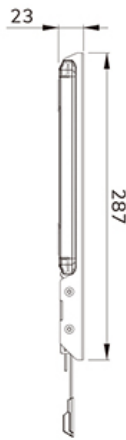

#### FUNCTIE

Type	Fixed
Lockable	Not lockable
Height	28,7 cm
Width	31,5 cm
Depth	2,3 cm

### Neomounts LEVEL-550 WL30-550BL12 Ultra-flat TV mount wall - 24-65" - max 40 kg - VESA 50x50-200x200 - d 2,3 cm - Easy Install-model - black

The Neomounts WL30-550BL12 LEVEL is a fixed wall mount for flat screens up to 65" with a maximum weight capacity of 40 kg.

The LEVEL-550 wall mount is ultra-flat with a depth of 2,3 cm and is suitable for screens that meet VESA hole pattern 50x50 to 200x200mm.

The WL30-550BL12 features a nifty magnetic pull & release system, that allows you to attach the TV in a wink of an eye and secure the TV in safe and solid manner. Afterwards, the pull & release straps can be easily hidden behind the screen by clicking the magnet to the mount. The integrated spirit level assures easy installation of the mount.

WL30-550BL12

NEOMOUNTS WL30-550BL12 TV MOUNT WALL 24-65" - ULTRA-FLAT - EASY INSTALL

Neomounts

Measuring unit: mm