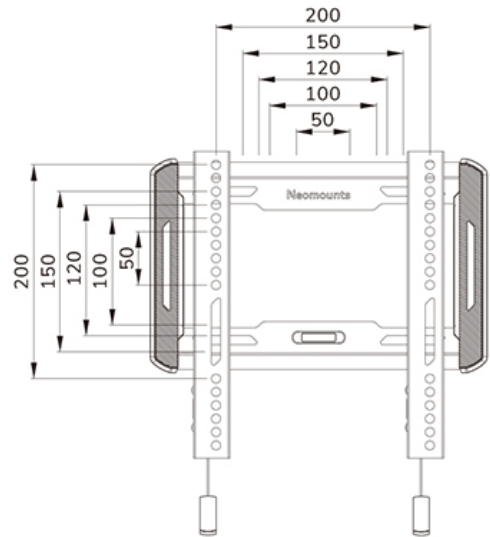

#### FUNCTIE

Type	Fixed
Lockable	Not lockable
Height	28,7 cm
Width	31,5 cm
Depth	2,3 cm

### Neomounts LEVEL-550 WL30-550BL12 Ultra-flat TV mount wall - 24-65" - max 40 kg - VESA 50x50-200x200 - d 2,3 cm - Easy Install-model - black

The Neomounts WL30-550BL12 LEVEL is a fixed wall mount for flat screens up to 65" with a maximum weight capacity of 40 kg.

The LEVEL-550 wall mount is ultra-flat with a depth of 2,3 cm and is suitable for screens that meet VESA hole pattern 50x50 to 200x200mm.

The WL30-550BL12 features a nifty magnetic pull & release system, that allows you to attach the TV in a wink of an eye and secure the TV in safe and solid manner. Afterwards, the pull & release straps can be easily hidden behind the screen by clicking the magnet to the mount. The integrated spirit level assures easy installation of the mount.

WL30-550BL12

NEOMOUNTS WL30-550BL12 TV MOUNT WALL 24-65" - ULTRA-FLAT - EASY INSTALL

Neomounts

Measuring unit: mm