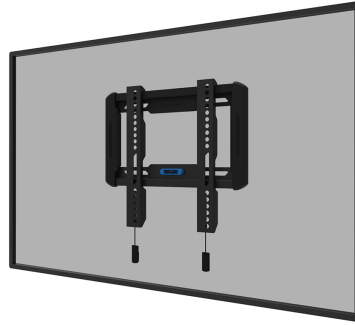

WL30-550BL12

NEOMOUNTS TV WALL MOUNT

SPECIFICATIONS

GENERAL

Min. screen size*	24 inch
Max. screen size*	55 inch
Max. weight	45 kg (per screen)
Screens	1
VESA minimum	50x50 mm
VESA maximum	200x200 mm
Distance to wall	2,3 cm

FUNCTIONALITY

Type	Fixed
Lockable	Not lockable
Height	28,7 cm
Width	31,5 cm
Depth	2,3 cm

INFORMATION

Color	Black
Main material	Steel
Warranty	5 year
EAN code	8717371448639

*Please note: The inch sizes stated are just an indication, combined with the weight and VESA sizes. The maximum weight and VESA size are absolute restrictions for the products and should not be exceeded.

Neomounts

Neomounts

Neomounts WL30-550BL12 fixed wall mount for 24-55" screens - Black

The Neomounts WL30-550BL12 LEVEL is a fixed wall mount for flat screens up to 55" with a maximum weight capacity of 45 kg.

The LEVEL 550 wall mount is ultra-flat with a depth of 2,3 cm and is suitable for screens that meet VESA hole pattern 50x50 to 200x200mm.

The WL30-550BL12 features a nifty magnetic pull & release system, that allows you to attach the TV in a wink of an eye and secure the TV in safe and solid manner. Afterwards, the pull & release straps can be easily hidden behind the screen by clicking the magnet to the mount. The integrated spirit level assures easy installation of the mount.