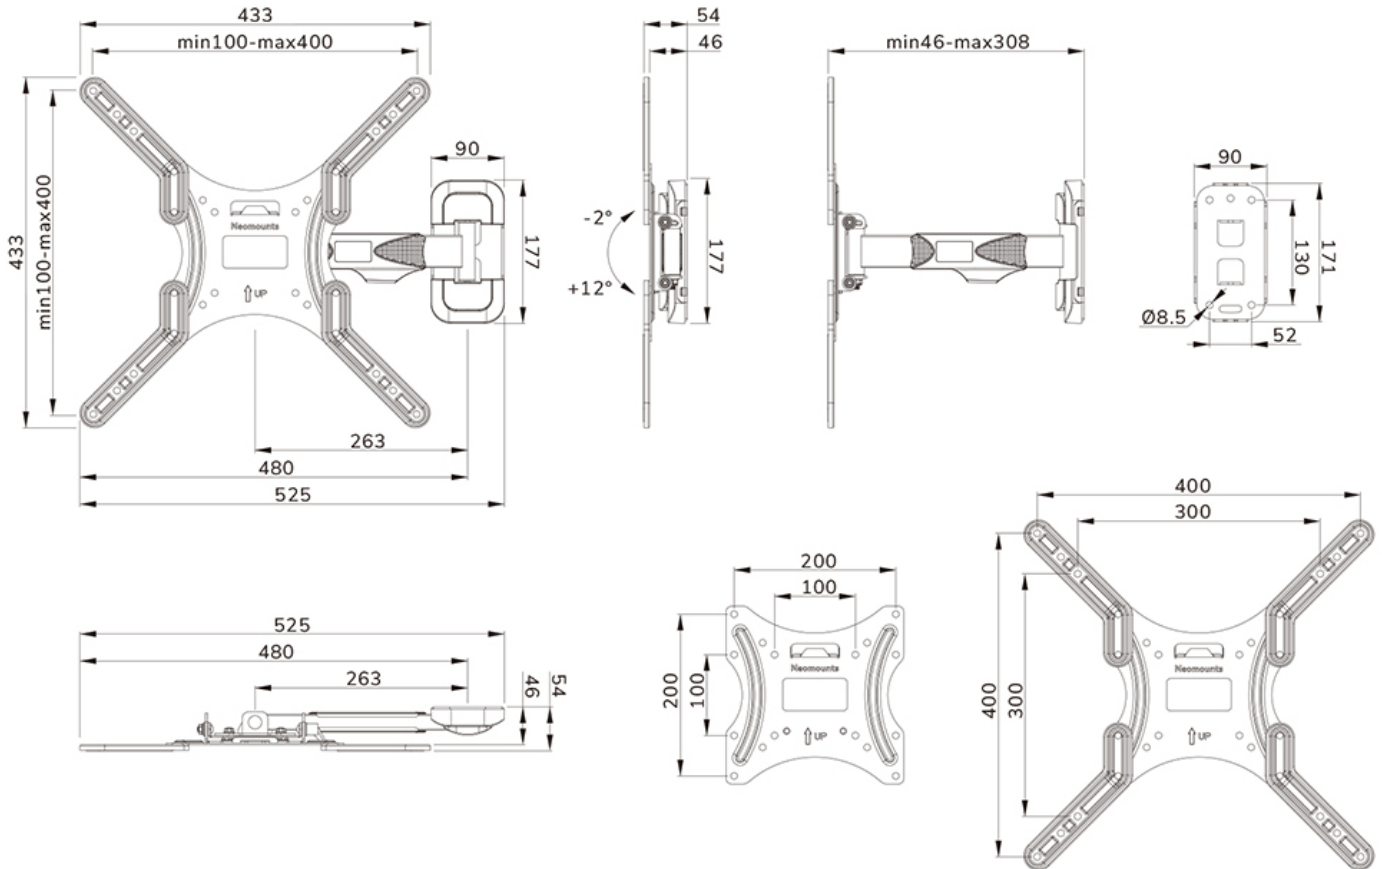

FUNCTIE

Type	Tilt Swivel Full motion
Lockable	Not lockable
Tilt (degrees)	+12°, -2°
Swivel (degrees)	30°
Rotate (degrees)	+3°, -3°
Height	43,3 cm
Width	43,3 cm
Depth	4,6 cm

INFORMATION

Series	LEVEL 550
Color	Black
Main material	Steel
Warranty	5 year

Neomounts

Neomounts

Neomounts LEVEL-550 WL40-540BL14 Full motion TV mount wall - 32-55" - max 35 kg - VESA 100x100-400x400 - d 4,6-30,8 cm - Easy Install-model - black

The Neomounts WL40-540BL14 LEVEL is a full motion wall mount for flat screens up to 55" with a maximum weight capacity of 35 kg. The versatile tilt (14°) and swivel (30°) technology allows you to create the optimum viewing angle. The mount can be levelled for the perfect installation.

The LEVEL-550 wall mount has a depth of 4,6-30,8 cm and is suitable for screens that meet VESA hole pattern 100x100 to 400x400 mm.

The WL40-540BL14 features a nifty Easy-release system, that allows you to attach the TV in a wink of an eye. The mount is equipped with cable management, to secure any loose cables on the back of the screen.

WL40-540BL14

NEOMOUNTS WL40-540BL14 TV MOUNT WALL 32-55" - FULL MOTION - EASY INSTALL

Neomounts

Measuring unit: mm