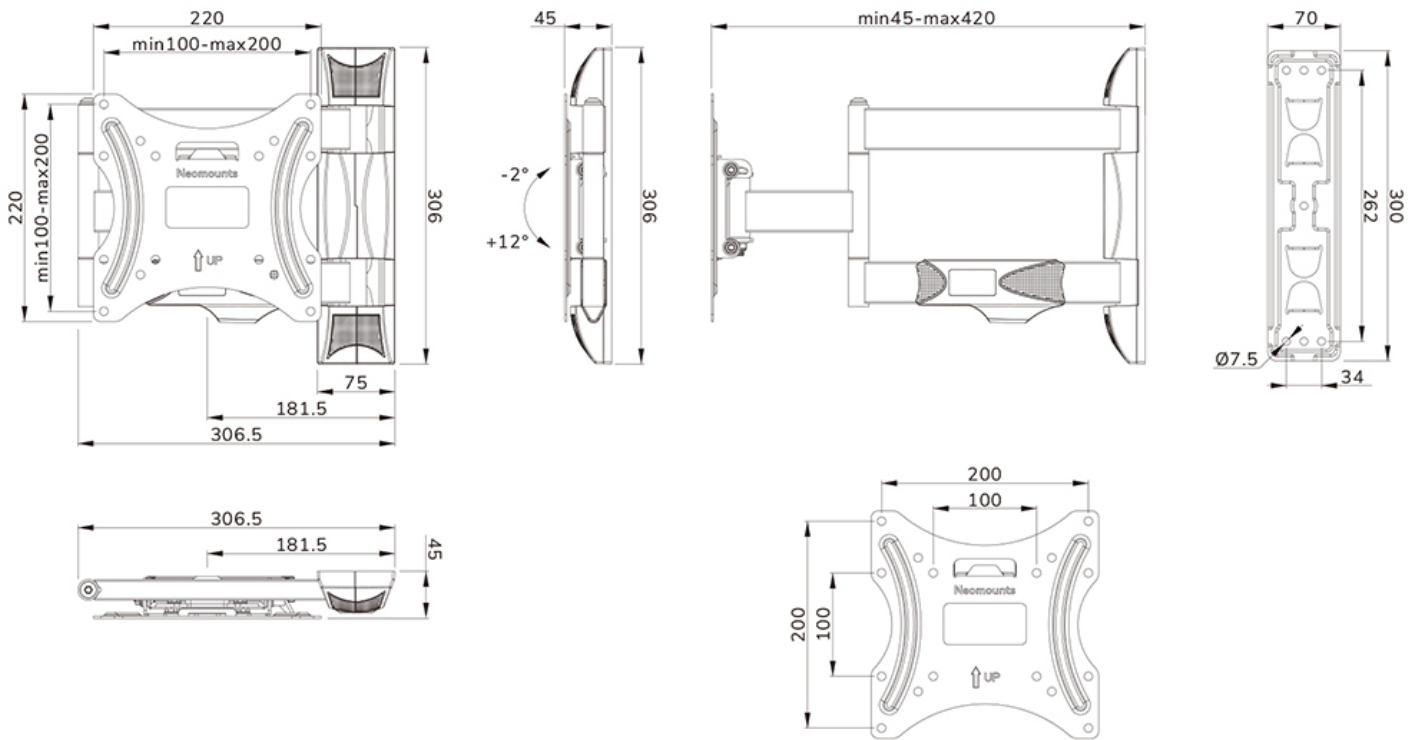

*Please note: The inch sizes stated are just an indication, combined with the weight and VESA sizes. The maximum weight and VESA size are absolute restrictions for the products and should not be exceeded.

Neomounts

Neomounts

Neomounts LEVEL-550 WL40-550BL12 Full motion TV mount wall - 32-55" - max 35 kg - VESA 100x100-200x200 - d 4,5-42 cm - Easy Install-model - black

The Neomounts WL40-550BL12 LEVEL is a full motion wall mount for flat screens up to 55" with a maximum weight capacity of 35 kg. The versatile tilt (14°) and swivel (40°) technology allows you to create the optimum viewing angle. The mount can be levelled for the perfect installation.

The LEVEL 850 wall mount has a depth of 4,5-42 cm and is suitable for screens that meet VESA hole pattern 100x100 to 200x200 mm.

The WL40-550BL12 features a nifty Easy-release system, that allows you to attach the TV in a wink of an eye. The mount is equipped with cable management, to secure any loose cables on the back of the screen.

WL40-550BL12

NEOMOUNTS WL40-550BL12 TV MOUNT WALL 32-55" - FULL MOTION - EASY INSTALL

Neomounts

Measuring unit: mm