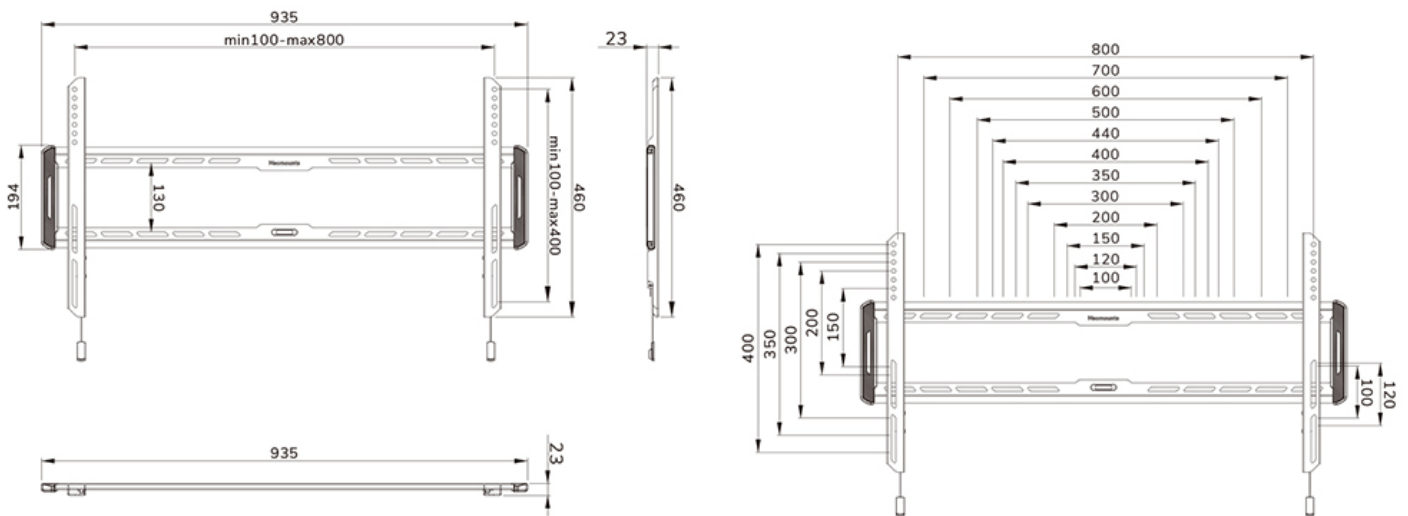

FUNCTIE

Type	Fixed
Lockable	Not lockable
Height	46 cm
Width	93,5 cm
Depth	2,3 cm

INFORMATION

Series	LEVEL 550
Color	Black
Main material	Steel
Warranty	5 year

Neomounts

Neomounts

Neomounts LEVEL-550 WL30-550BL18 Ultra-flat TV mount wall - 43-86" - max 60 kg - VESA 100x100-800x400 - d 2,3 cm - Easy Install-model - black

The Neomounts WL30-550BL18 LEVEL is a fixed wall mount for flat screens up to 86" with a maximum weight capacity of 60 kg.

The LEVEL-550 wall mount is ultra-flat with a depth of 2,3 cm and is suitable for screens that meet VESA hole pattern 100x100 to 800x400mm.

The WL30-550BL18 features a nifty magnetic pull & release system, that allows you to attach the TV in a wink of an eye and secure the TV in safe and solid manner. Afterwards, the pull & release straps can be easily hidden behind the screen by clicking the magnet to the mount. The integrated spirit level assures easy installation of the mount.

WL30-550BL18

NEOMOUNTS WL30-550BL18 TV MOUNT WALL 43-86" - ULTRA-FLAT - EASY INSTALL

Neomounts

Measuring unit: mm