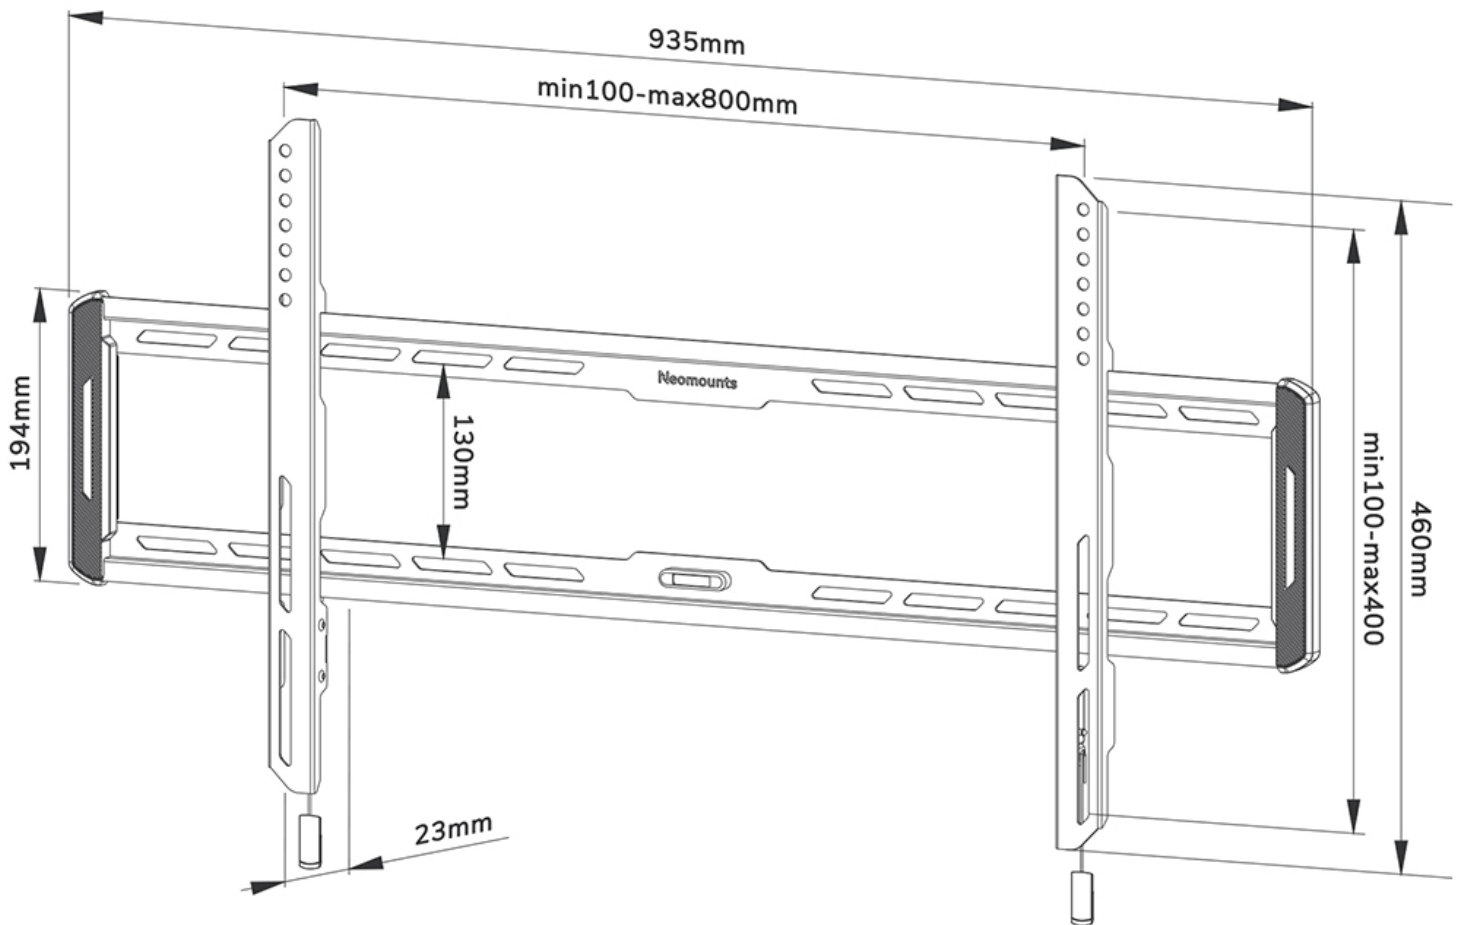

WL30-550BL18

NEOMOUNTS TV WALL MOUNT

Neomounts