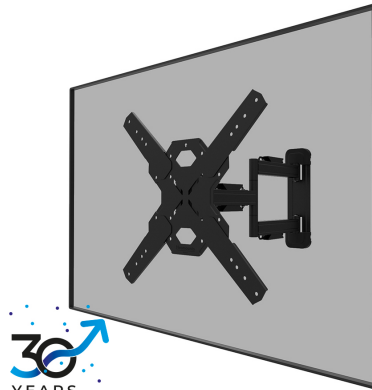

FUNCTIE

Type	Tilt Swivel Full motion
Lockable	Not lockable
Tilt (degrees)	+12°, -2°
Swivel (degrees)	45°
Rotate (degrees)	+3°, -3°
Height	44,9 cm
Width	44,9 cm
Depth	4,7 cm

INFORMATION

Series	LEVEL 850
Color	Black
Main material	Steel
Warranty	5 year

Part of

[Click here](#)

Neomounts LEVEL-850 WL40S-850BL14 Full motion TV mount wall - 40-65" - max 40 kg - VESA 100x100-400x400 - d 4,7-55,5 cm - level adjustment - Rapid Install-model incl. fixing template - black

The Neomounts WL40S-850BL14 LEVEL is a full motion wall mount for flat screens up to 65" with a maximum weight capacity of 40 kg. The versatile tilt (14°) and swivel (45°) technology allows you to create the optimum viewing angle. The mount can be levelled for the perfect installation.

The LEVEL-850 wall mount has a depth of 4,7-55,5 cm and is suitable for screens that meet VESA hole pattern 100x100 to 400x400mm.

The WL40S-850BL14 features a nifty Easy-release system, that allows you to attach the TV in a wink of an eye. A separate spirit level tool is included with the wall mount, as well as a fixing template, to ensure easy installation of the mount. The mount is equipped with high quality steel cable management, to secure any loose cables at the back of the screen.