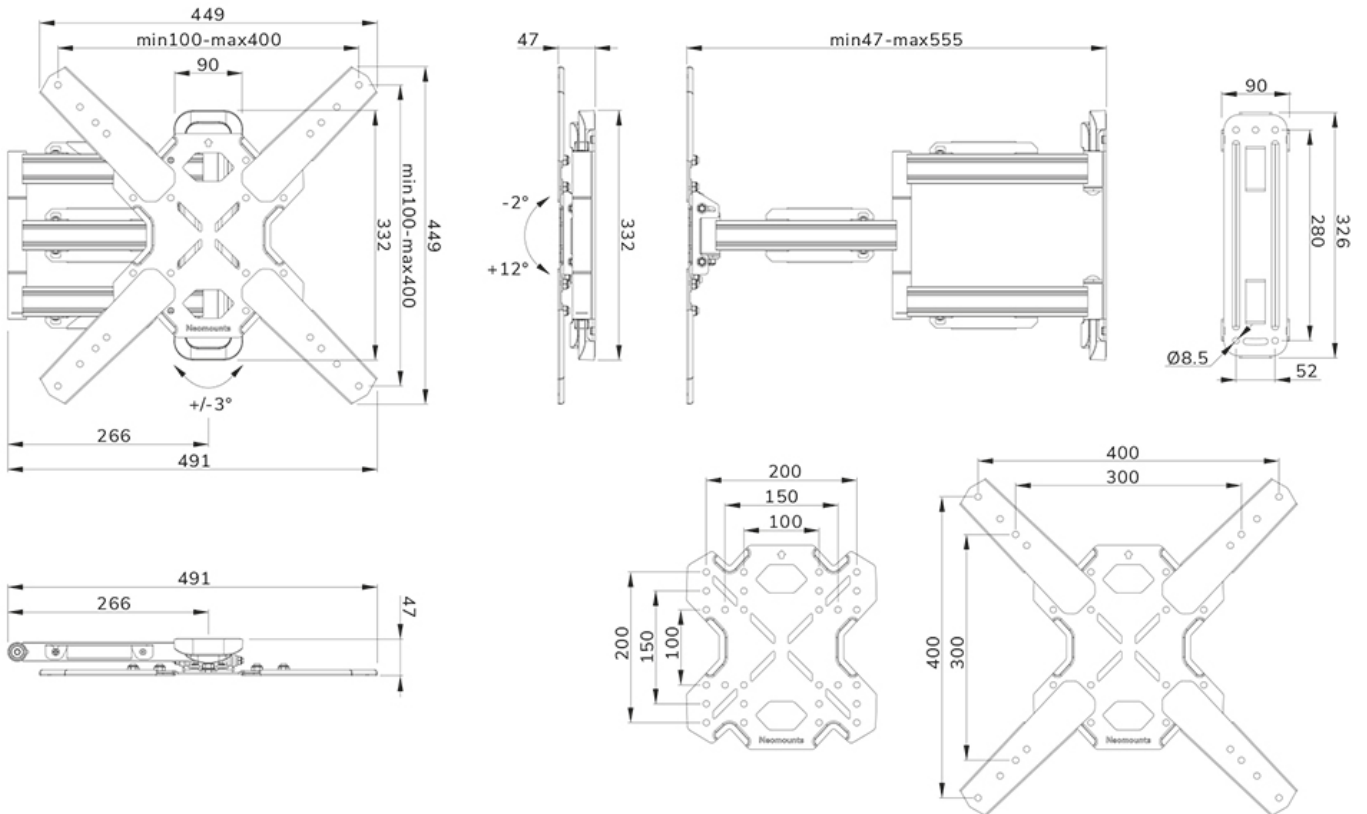

Part of

[Click here](#)

Neomounts LEVEL-850 WL40S-850BL14 Full motion TV mount wall - 40-65" - max 40 kg - VESA 100x100-400x400 - d 4,7-55,5 cm - level adjustment - Rapid Install-model incl. fixing template - black

The Neomounts WL40S-850BL14 LEVEL is a full motion wall mount for flat screens up to 65" with a maximum weight capacity of 40 kg. The versatile tilt (14°) and swivel (45°) technology allows you to create the optimum viewing angle. The mount can be levelled for the perfect installation.

The LEVEL-850 wall mount has a depth of 4,7-55,5 cm and is suitable for screens that meet VESA hole pattern 100x100 to 400x400mm.

The WL40S-850BL14 features a nifty Easy-release system, that allows you to attach the TV in a wink of an eye. A separate spirit level tool is included with the wall mount, as well as a fixing template, to ensure easy installation of the mount. The mount is equipped with high quality steel cable management, to secure any loose cables at the back of the screen.

WL40S-850BL14

NEOMOUNTS WL40S-850BL14 TV MOUNT WALL 40-65" - FULL MOTION - FAST INSTALLATION

Neomounts

Measuring unit: mm