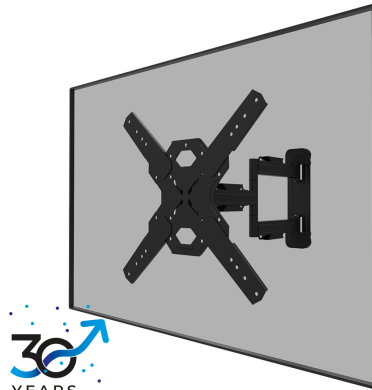

WL40S-850BL14

NEOMOUNTS WL40S-850BL14 TV MOUNT WALL 40-65" - FULL MOTION - FAST INSTALLATION

SPECIFICATIONS

GENERAL

Min. screen size*	40
Max. screen size*	65
Max. weight	40
Screens	1
Distance to wall	4,7-55,5 cm
VESA maximum	400x400 mm
VESA minimum	100x100 mm

FUNCTIE

Type	Tilt Swivel Full motion
Lockable	Not lockable
Tilt (degrees)	+12°, -2°
Swivel (degrees)	45°
Rotate (degrees)	+3°, -3°
Height	44,9 cm
Width	44,9 cm
Depth	4,7 cm

INFORMATION

Series	LEVEL 850
Color	Black
Main material	Steel
Warranty	5 year

Neomounts

Neomounts LEVEL-850 WL40S-850BL14 Full motion TV mount wall - 40-65" - max 40 kg - VESA 100x100-400x400 - d 4,7-55,5 cm - level adjustment - Rapid Install-model incl. fixing template - black

The Neomounts WL40S-850BL14 LEVEL is a full motion wall mount for flat screens up to 65" with a maximum weight capacity of 40 kg. The versatile tilt (14°) and swivel (45°) technology allows you to create the optimum viewing angle. The mount can be levelled for the perfect installation.

The LEVEL-850 wall mount has a depth of 4,7-55,5 cm and is suitable for screens that meet VESA hole pattern 100x100 to 400x400mm.

The WL40S-850BL14 features a nifty Easy-release system, that allows you to attach the TV in a wink of an eye. A separate spirit level tool is included with the wall mount, as well as a fixing template, to ensure easy installation of the mount. The mount is equipped with high quality steel cable management, to secure any loose cables at the back of the screen.