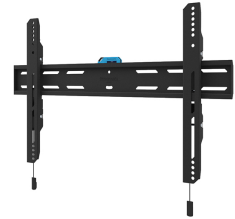

WL30S-850BL16

NEOMOUNTS TV WALL MOUNT

SPECIFICATIONS

GENERAL

Min. screen size*	40 inch
Max. screen size*	82 inch
Max. weight	70 kg (per screen)
Screens	1
VESA minimum	100x100 mm
VESA maximum	600x400 mm
Distance to wall	3,3 cm

FUNCTIONALITY

Type	Fixed
Height adjustment	2 cm
Lockable	Lockable - Security screw included
Height	42,5 cm
Width	68,4 cm
Depth	3,3 cm
Adjustment type	Micro adjustment

INFORMATION

Color	Black
Main material	Steel
Warranty	5 year
EAN code	8717371448851

Neomounts

Neomounts

Neomounts WL30S-850BL16 fixed wall mount for 40-82" screens - Black

The Neomounts WL30S-850BL16 LEVEL is a fixed wall mount for flat screens up to 82" with a maximum weight capacity of 70 kg. Height and level adjustment is available for the perfect installation.

The LEVEL 850 wall mount has a depth of 3,3 cm and is suitable for screens that meet VESA hole pattern 100x100 to 600x400mm. It is possible to lock the wall mount using the included anti-theft screw or a padlock (not included).