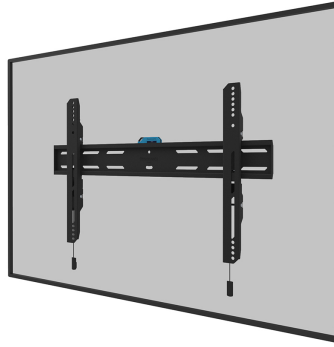

WL30S-850BL16

NEOMOUNTS TV WALL MOUNT

SPECIFICATIONS

GENERAL

Min. screen size*	40 inch
Max. screen size*	82 inch
Max. weight	70 kg (per screen)
Screens	1
VESA minimum	100x100 mm
VESA maximum	600x400 mm
Distance to wall	3,3 cm

FUNCTIONALITY

Type	Fixed
Height adjustment	2 cm
Lockable	Lockable - Security screw included
Height	42,5 cm
Width	68,4 cm
Depth	3,3 cm
Adjustment type	Micro adjustment

INFORMATION

Color	Black
Main material	Steel
Warranty	5 year
EAN code	8717371448851

Neomounts

Neomounts

Neomounts WL30S-850BL16 fixed wall mount for 40-82" screens - Black

The Neomounts WL30S-850BL16 LEVEL is a fixed wall mount for flat screens up to 82" with a maximum weight capacity of 70 kg. Height and level adjustment is available for the perfect installation.

The LEVEL 850 wall mount has a depth of 3,3 cm and is suitable for screens that meet VESA hole pattern 100x100 to 600x400mm. It is possible to lock the wall mount using the included anti-theft screw or a padlock (not included).