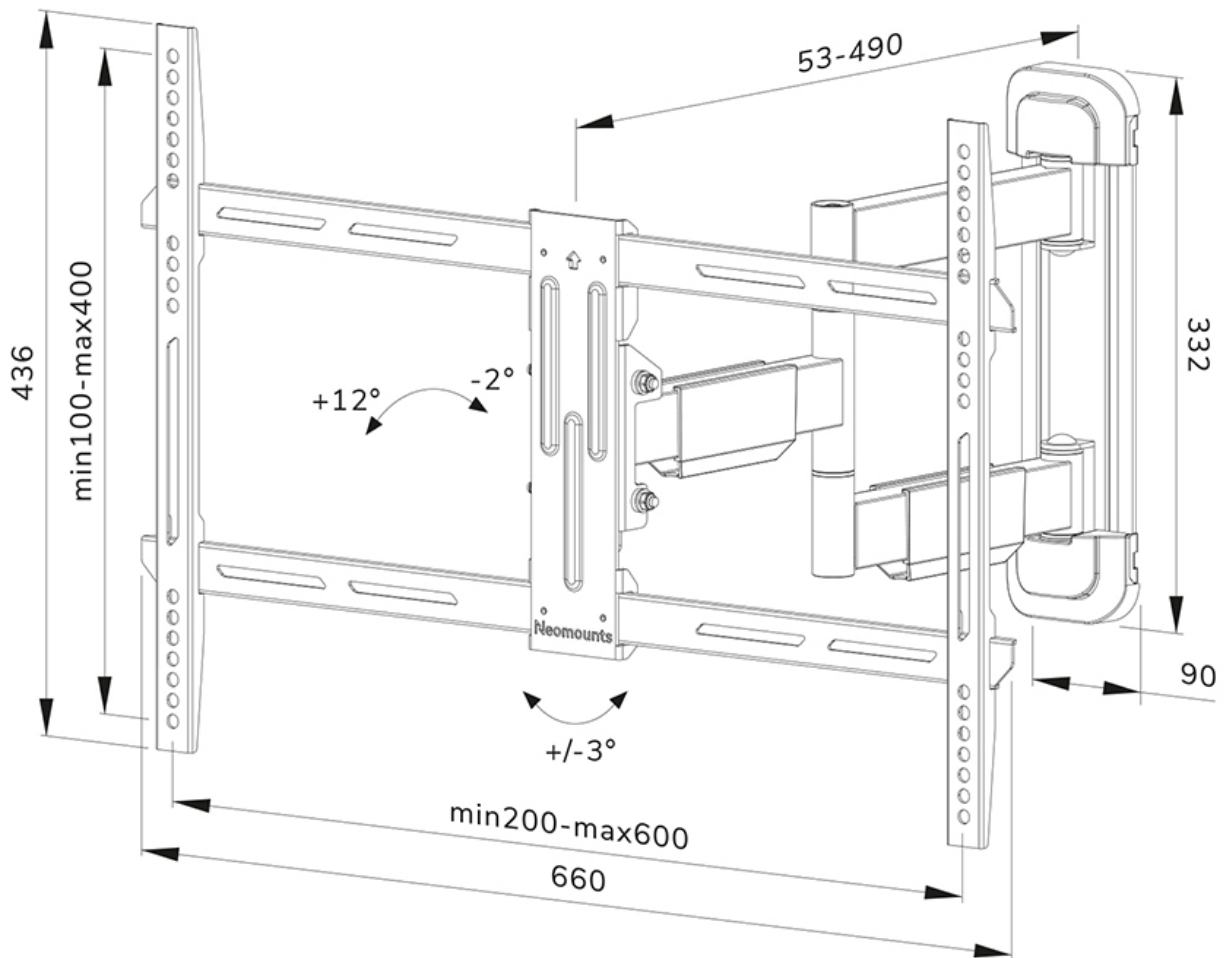

#### FUNCTIONALITY

Type	Tilt Swivel Full motion
Lockable	Not lockable
Tilt (degrees)	+12°, -2°
Swivel (degrees)	+45°, -45°
Height	43,6 cm
Width	66 cm
Depth	5,3 cm

### Neomounts WL40-550BL16 full motion wall mount for 40-65" screens - Black

The Neomounts WL40-550BL16 LEVEL is a full motion wall mount for flat screens up to 65" with a maximum weight capacity of 40 kg. The versatile tilt (14°) and swivel (+45°/-45°) technology allows you to create the optimum viewing angle. The mount can be levelled for the perfect installation.

The LEVEL 550 wall mount has a depth of 5,3-49 cm and is suitable for screens that meet VESA hole pattern 200x100 to 600x400 mm.

The WL40-550BL16 features a nifty Easy-release system, that allows you to attach the TV in a wink of an eye. The mount is equipped with cable management, to secure any loose cables on the back of the screen.

WL40-550BL16

NEOMOUNTS TV WALL MOUNT

Neomounts

Measuring unit: mm