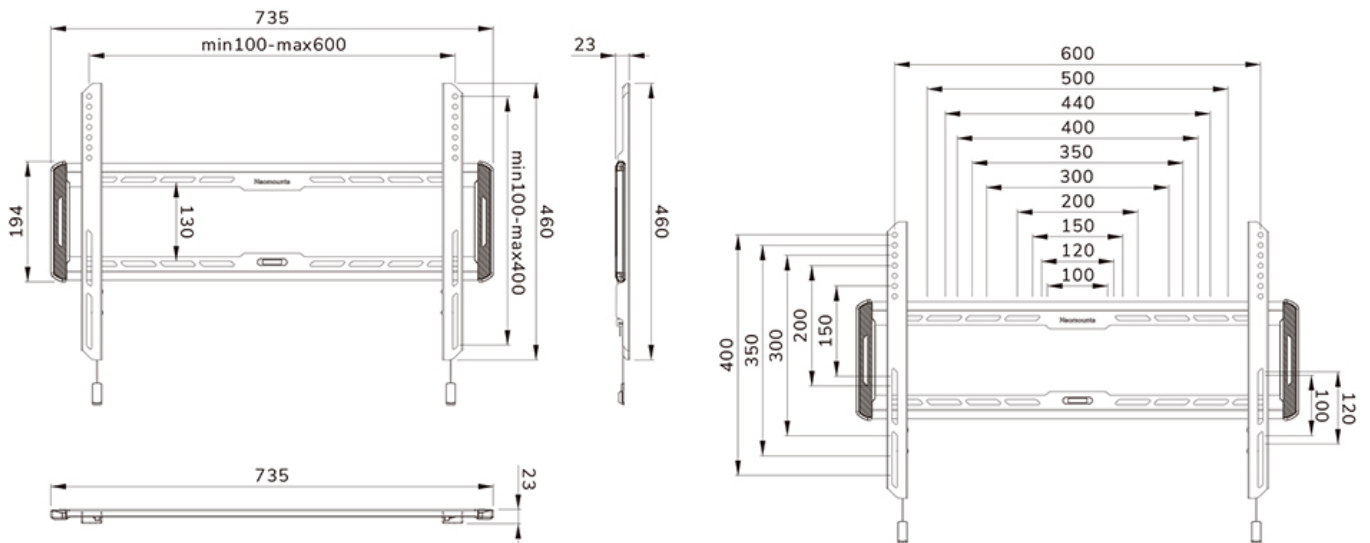

FUNCTIE

Type	Fixed
Lockable	Not lockable
Height	46 cm
Width	73,5 cm
Depth	2,3 cm

INFORMATION

Series	LEVEL 550
Color	Black
Main material	Steel
Warranty	5 year

Neomounts

Neomounts

Neomounts LEVEL-550 WL30-550BL16 Ultra-flat TV mount wall - 42-86" - max 60 kg - VESA 100x100-600x400 - d 2,3 cm - Easy Install-model - black

The Neomounts WL30-550BL16 LEVEL is a fixed wall mount for flat screens up to 86" with a maximum weight capacity of 60 kg.

The LEVEL-550 wall mount is ultra-flat with a depth of 2,3 cm and is suitable for screens that meet VESA hole pattern 100x100 to 600x400mm.

The WL30-550BL16 features a nifty magnetic pull & release system, that allows you to attach the TV in a wink of an eye and secure the TV in safe and solid manner. Afterwards, the pull & release straps can be easily hidden behind the screen by clicking the magnet to the mount. The integrated spirit level assures easy installation of the mount.

WL30-550BL16

NEOMOUNTS WL30-550BL16 TV MOUNT WALL 42-86" - ULTRA-FLAT - EASY INSTALL

Neomounts

Measuring unit: mm