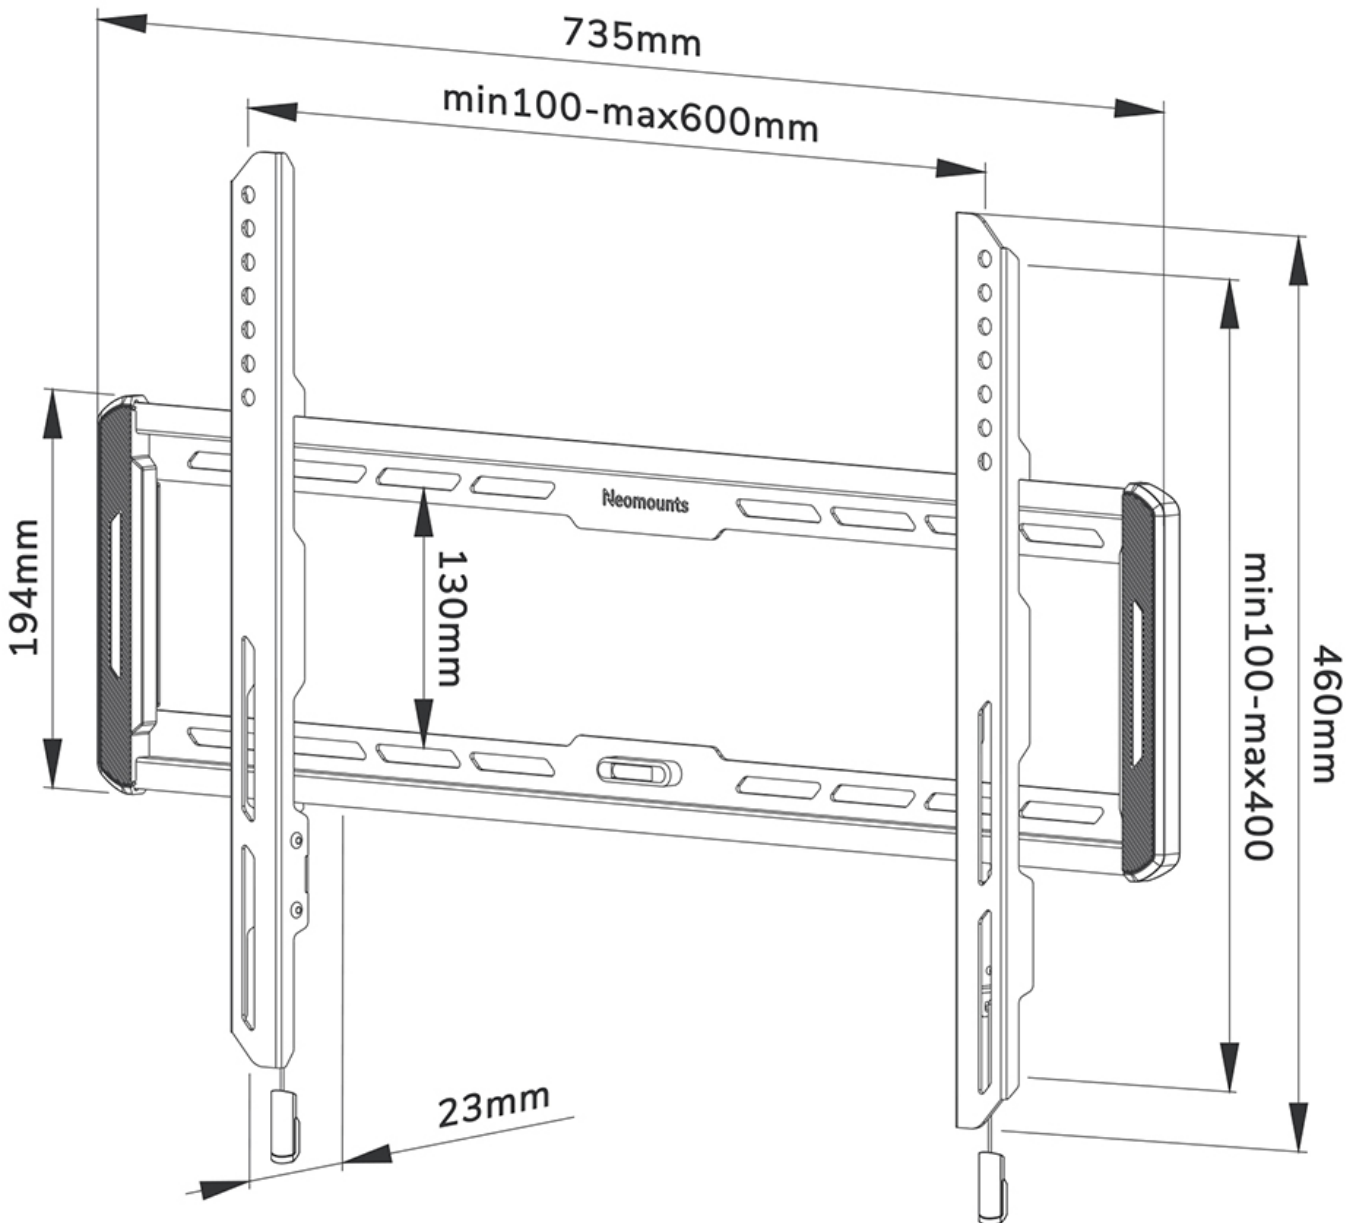

WL30-550BL16

NEOMOUNTS TV WALL MOUNT

Neomounts