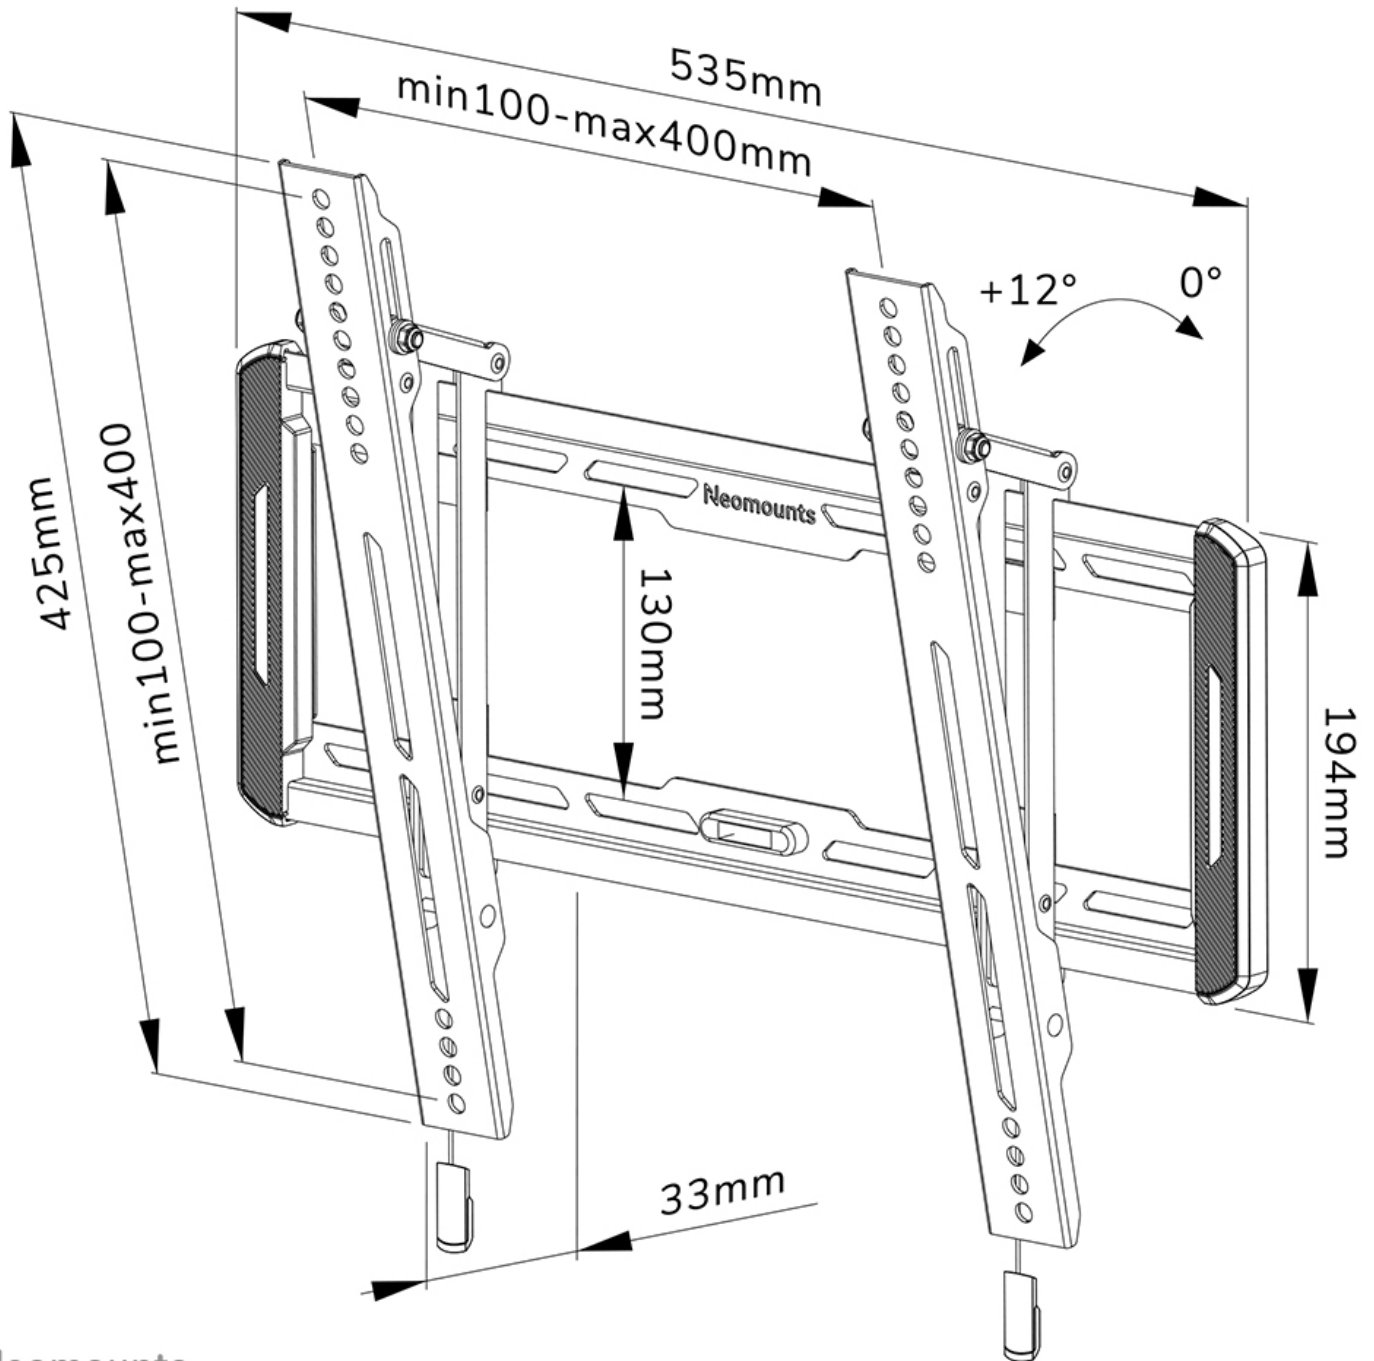

WL35-550BL14

NEOMOUNTS TV WALL MOUNT

Neomounts