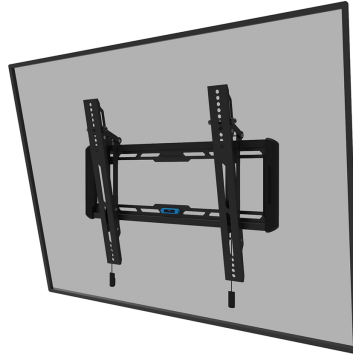

WL35-550BL14

NEOMOUNTS TV WALL MOUNT

SPECIFICATIONS

GENERAL

Min. screen size*	32 inch
Max. screen size*	75 inch
Max. weight	50 kg (per screen)
Screens	1
VESA minimum	100x100 mm
VESA maximum	400x400 mm
Distance to wall	3,3 cm

FUNCTIONALITY

Type	Tilt
Lockable	Not lockable
Tilt (degrees)	12°
Height	42,5 cm
Width	53,5 cm
Depth	3,3 cm
Adjustment type	Manual

INFORMATION

Color	Black
Main material	Steel
Warranty	5 year
EAN code	8717371448707

Neomounts

Neomounts

Neomounts WL35-550BL14 tiltable wall mount for 32-75" screens - Black

The Neomounts WL35-550BL14 LEVEL is a tiltable wall mount for flat screens up to 75" with a maximum weight capacity of 50 kg. The versatile tilt (12°) technology allows you to create the optimum viewing angle.

The LEVEL-550 wall mount has a depth of 3,3 cm and is suitable for screens that meet VESA hole pattern 100x100 to 400x400 mm.

The WL35-550BL14 features a nifty magnetic pull & release system, that allows you to attach the TV in a wink of an eye and secure the TV in safe and solid manner. Afterwards, the pull & release straps can be easily hidden behind the screen by clicking the magnet to the mount. The integrated spirit level assures easy installation of the mount.