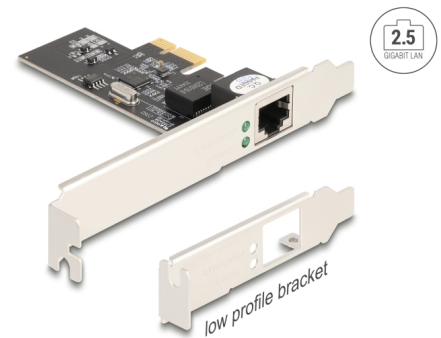

Delock PCI Express x1 Card to 1 x RJ45 2.5 Gigabit LAN i225

Description

The PCI Express card by Delock offers **one network port** with a data transfer rate up to **2500 Mbps**.

NBASE-T for higher speed

Modern services and new technologies require higher bandwidths. **NBASE-T technology** enables speeds of 1 Gbps and 2.5 Gbps with conventional networking cables. The best possible transmission rate is set automatically.

Item no. 89598

EAN: 4043619895984

Country of origin: China

Package: Retail Box

Technical details

- Connectors:
  external: 1 x 2.5 Gigabit LAN RJ45 jack
  internal: 1 x PCI Express x1, V2.1
- Chipset: Intel i225V
- Data transfer rate:
  Ethernet up to 10 Mbps
  Fast Ethernet up to 100 Mbps
  Gigabit Ethernet up to 1000 Mbps
  NBASE-T with up to 2.5 Gbps
  PCI Express x1 up to 4 Gbps
- Supports IEEE 802.3 / 802.3u / 802.3ab
- Supports IEEE 802.1Q Virtual LAN (VLAN)
- Supports Wake On LAN (WOL)
- Supports 9k Jumbo Frames
- Supports PXE
- LED indicator for link and activity