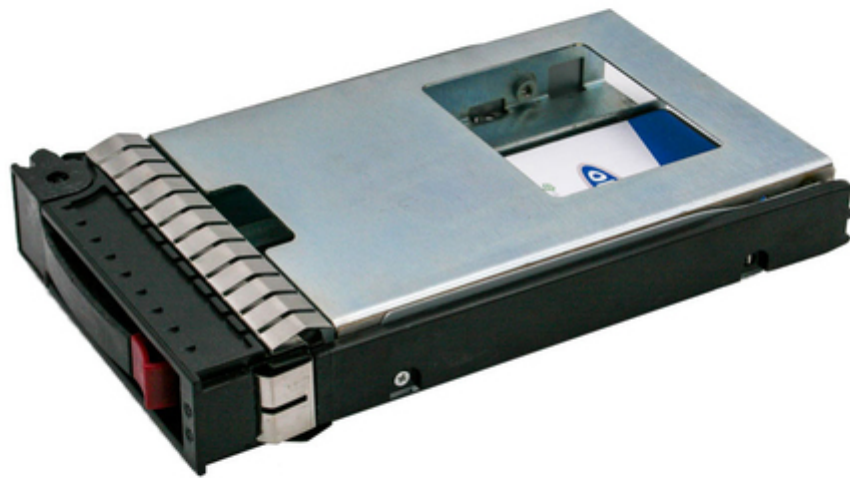

Product Datasheet

480GB SATA Read Intensive SSD HD Kit 3.5in Fujitsu RX2540 M2-4 in Hot Swap Caddy

- **Product Code:** FUJ-480EMLCRI-S7
- **Product EAN:** 5059902006066
- **Warranty:** 5 Year Advanced

Origin Storage Ltd manufactures a full range of Matched Hard Drive & Solid State Solutions for most major branded Servers, laptops and desktops, such as Dell, HP, Toshiba, and Lenovo. All of our Matched Drive Solutions come with up to 5 years advanced replacement warranty and also come with free pre and post sales technical support. We can supply replacements or upgrades in form factors of 2.5" or 3.5" with either SATA or SAS interfaces, available in a range of capacities and spin speeds. All our Matched Drive Solutions are just that, matched to the system you have for 100% compatibility, right first time, every time!

Technical Specifications

Features

SSD Capacity:	480 GB
SSD Form Factor:	3.5"
Interface:	Serial ATA
NVMe:	No
Memory Type:	3D eMLC
Component For:	Server/workstation
Hardware Encryption:	Yes

Origin Storage Limited