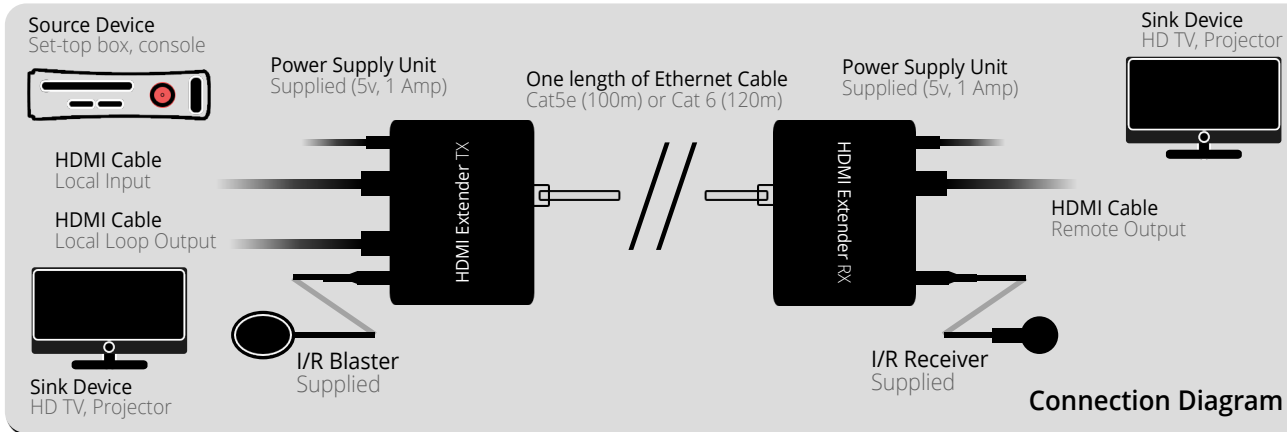

HDMI EXTENDERS

HDMI Over Ethernet Extender

The HDMI extender will enable you to extend the distance of your HDMI signal up to 120m (394 feet) via a single Ethernet cable. The extender supports resolutions of up to 1080 at 60Hz, it also supports I/R pass through via the supplied adapters.

The local sender unit also has a HDMI output so you can send the signal to a local display and the remote display at the same time.

- Package Contents**
- 1x HDMI Sender
 - 1x HDMI Receiver
 - 2x Power Supplies
 - 1x IR Blaster
 - 1x IR Receiver
 - 1x User Manual

Maximum distance of 120m

Maximum transmission length of 120m at 1080p 60Hz using Cat6 cable. Using Cat5e the maximum distance is 100m and using Cat5 it is 80m.

- Features**
- HDCP1.4 Compatible
 - Supports 20~60KHz IR devices
 - Local loop output
 - Supports resolutions: 480i@60Hz, 480p@60Hz, 576i@50Hz, 576p@ 50Hz, 720p@50/60Hz, 1080i@50/60Hz and 1080p@50/60Hz
 - Supports IR pass back
 - Easy setup, plug and play