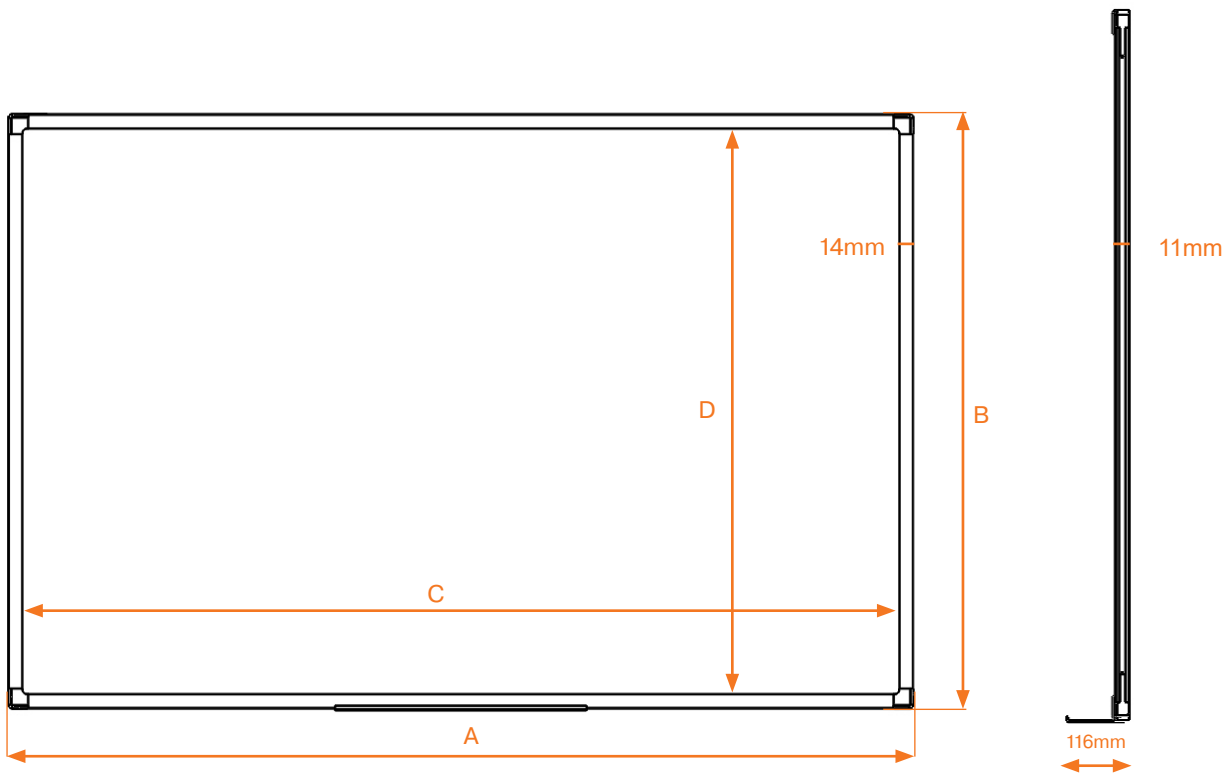

Essence Whiteboards & Notice Boards

Product	Skus
Whiteboard Essence Enamel 600x450mm	1915445
Whiteboard Essence Enamel 900x600mm	1915451
Whiteboard Essence Enamel 1200x900mm	1915453
Whiteboard Essence Enamel 1500x1000mm	1915475
Whiteboard Essence Enamel 1500x1200mm	1915446
Whiteboard Essence Enamel 1800x1200mm	1915447
Whiteboard Essence Enamel 2400x1200mm	1915448
Whiteboard Essence Steel 600x450mm	1905209
Whiteboard Essence Steel 900x600mm	1905210
Whiteboard Essence Steel 1200x900mm	1905211
Whiteboard Essence Steel 1200x1200mm	1915449
Whiteboard Essence Steel 1500x1000mm	1905212
Whiteboard Essence Steel 1500x1200mm	1915487
Whiteboard Essence Steel 1800x900mm	1915450
Whiteboard Essence Steel 1800x1200mm	1905213
Whiteboard Essence Steel 2400x1200mm	1905214
Whiteboard Essence Melamine 600x450mm	1915269
Whiteboard Essence Melamine 900x600mm	1915270
Whiteboard Essence Melamine 1200x900mm	1915271
Whiteboard Essence Melamine 1200x1200mm	1915452
Whiteboard Essence Melamine 1500x1000mm	1915207
Whiteboard Essence Melamine 1500x1200mm	1915208
Whiteboard Essence Melamine 1800x1200mm	1915486
Whiteboard Essence Melamine 2400x1200mm	1915223

Essence Whiteboards & Notice Boards

mm (+/- 2mm)				
Size	A	B	C	D
600x450mm	591	441	562	412
900x600mm	891	591	862	562
1200x900mm	1191	891	1162	862
1200x1200mm	1191	1191	1162	1162
1500x1000mm	1491	991	1462	962
1500x1200mm	1491	1191	1462	1162
1800x900mm	1791	891	1762	862
1800x1200mm	1791	1191	1762	1162
2000x1000mm	1991	991	1962	962
2400x1200mm	2391	1191	2362	1162