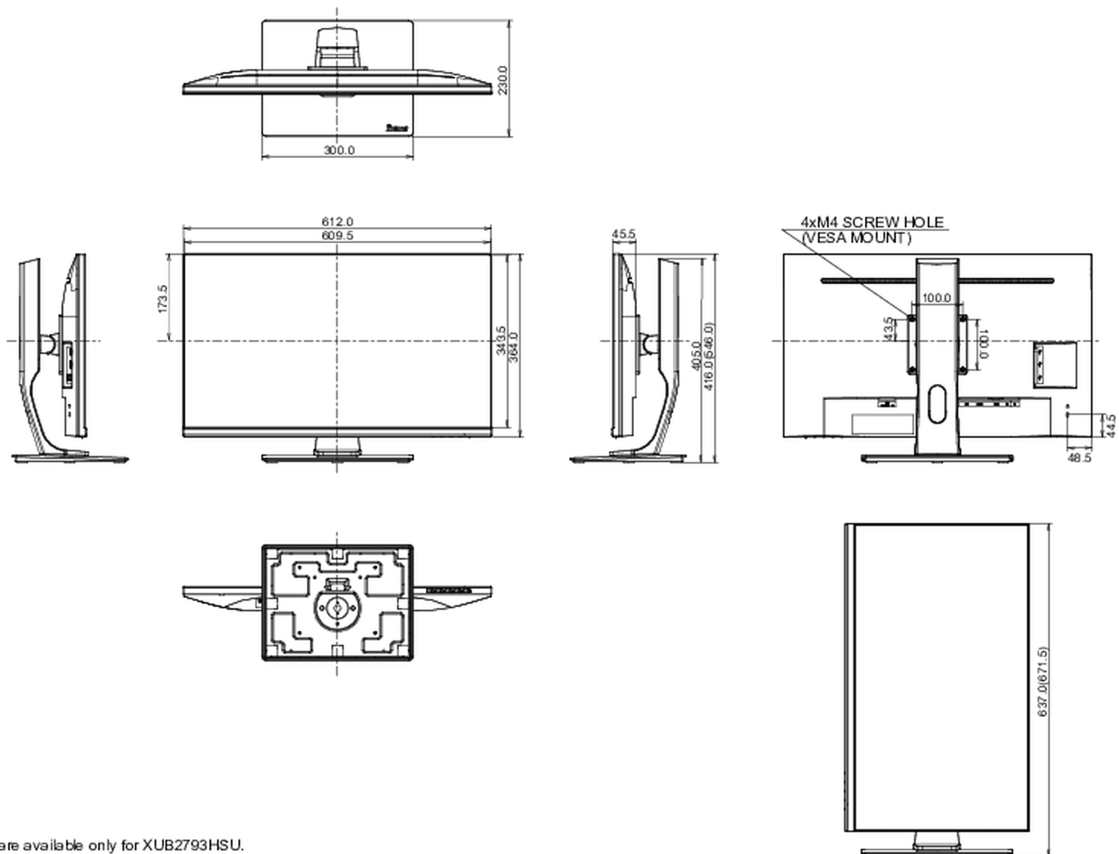

04 MECHANICAL

| | |
|------------------------------|--|
| Display position adjustments | height, pivot (rotation), swivel, tilt |
| Height adjustment | 130mm |
| Rotation (PIVOT function) | 90° |
| Swivel stand | 90°; 45° left; 45° right |
| Tilt angle | 20° up; 5° down |
| VESA mounting | 100 x 100mm |

08 DIMENSIONS / WEIGHT

| | |
|------------------------------|------------------------|
| Product dimensions W x H x D | 612 x 416(546) x 230mm |
| Box dimensions W x H x D | 736 x 434 x 187mm |
| Weight (without box) | 6.7kg |
| Weight (with box) | 8.5kg |
| EAN code | 4948570118793 |