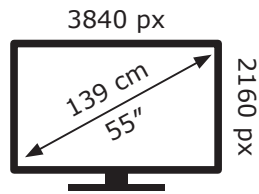

ENERG ⚡

LG Electronics

55UL3J-E

102 kWh/1000h

2019/2013