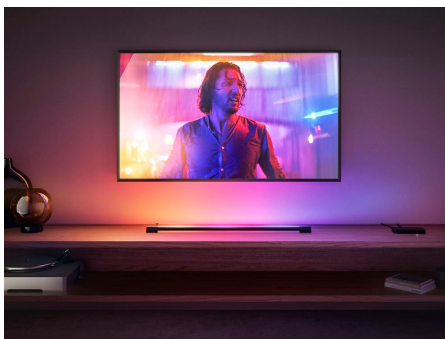

## Easy smart lighting

Bring the cinema home with the Play gradient light tube compact in black. Place or mount beneath a TV to cast a blend of colourful light. Rotate the tube to shine it in any direction – a perfect complement to surround lighting.

## High-quality, versatile design

Made with sturdy, high-quality materials, the Play gradient light tube can be laid flat at the base of the TV or even mounted to the underside of a TV stand or a shelf above. No matter the location, it shines a bright, bold gradient of colourful light.

## Seamlessly blend colours

Get a seamless blend of multiple colours of light – at the same time – in a single lamp. The colours flow together naturally, casting light against the wall to showcase a unique effect behind your TV.