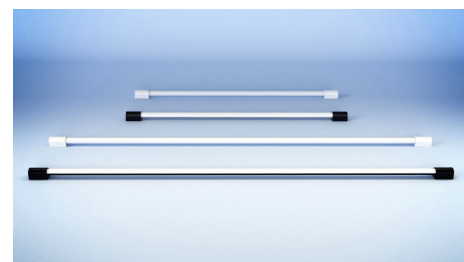

## Easy smart lighting

Bring the cinema home with the Play gradient light tube compact in black. Place or mount beneath a TV to cast a blend of colourful light. Rotate the tube to shine it in any direction – a perfect complement to surround lighting.

## High-quality, versatile design

Made with sturdy, high-quality materials, the Play gradient light tube can be laid flat at the base of the TV or even mounted to the underside of a TV stand or a shelf above. No matter the location, it shines a bright, bold gradient of colourful light.

## Wash the wall with a gradient of light

Rotate the light tube 340 degrees to direct its blend of colourful light anywhere you'd like, creating a wash of indirect lighting without any glare on the TV itself.

## Two sizes for a perfect fit

The Play gradient light tube comes in two sizes. The compact light tube is recommended for TVs up to 55 inches, while the large light tube is recommended for 60-inch and larger TVs.