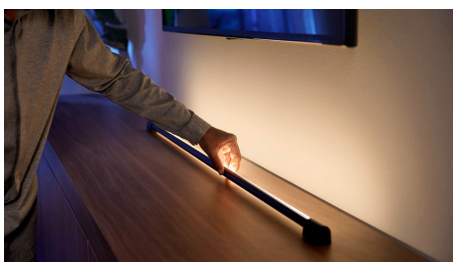

## Easy smart lighting

Bring the cinema home with the Play gradient light tube compact in black. Place or mount beneath a TV to cast a blend of colourful light. Rotate the tube to shine it in any direction – a perfect complement to surround lighting.

## High-quality, versatile design

Made with sturdy, high-quality materials, the Play gradient light tube can be laid flat at the base of the TV or even mounted to the underside of a TV stand or a shelf above. No matter the location, it shines a bright, bold gradient of colourful light.

## Seamlessly blend colours

Get a seamless blend of multiple colours of light – at the same time – in a single lamp. The colours flow together naturally, casting light against the wall to showcase a unique effect behind your TV.

## Wash the wall with a gradient of light

Rotate the light tube 340 degrees to direct its blend of colourful light anywhere you'd like, creating a wash of indirect lighting without any glare on the TV itself.