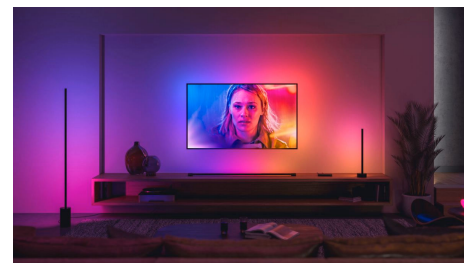

## Easy smart lighting

Bring the cinema home with the Play gradient light tube compact in black. Place or mount beneath a TV to cast a blend of colourful light. Rotate the tube to shine it in any direction – a perfect complement to surround lighting.

## High-quality, versatile design

Made with sturdy, high-quality materials, the Play gradient light tube can be laid flat at the base of the TV or even mounted to the underside of a TV stand or a shelf above. No matter the location, it shines a bright, bold gradient of colourful light.

## Seamlessly blend colours

Get a seamless blend of multiple colours of light – at the same time – in a single lamp. The colours flow together naturally, casting light against the wall to showcase a unique effect behind your TV.

## Surround lighting effects

Experience the magic of surround lighting! The Play gradient light tube reacts to the content on the entire screen in real time, creating a captivating television viewing and gaming experience. Pair with other Philips Hue colour-capable lights for a truly immersive effect. Requires the Philips Hue Play HDMI sync box and Hue Bridge (sold separately).