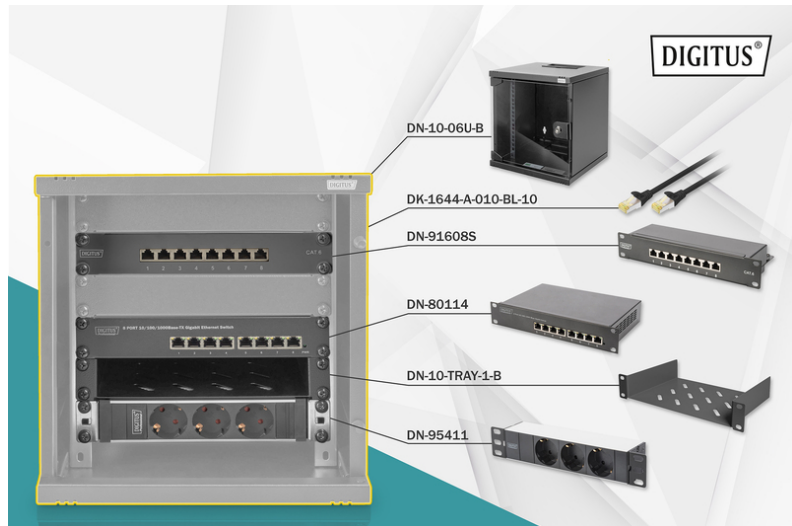

# DIGITUS Network Set - 254 mm (10") - 6U, 312 x 300 mm (W xD)

**DN-10-SET-1-B**  
**EAN 4016032477495**

**10 inch network bundle, incl. 6U cabinet, black shelf, PDU, 8-port switch, CAT 6 patch panel**

Whether for private areas, office or sub-distribution units with limited space: With the compact 254 mm (10") solutions, you can install your network wherever you like. The wall housings available in three rack units (6 rack units, 9 rack units, 12 rack units) are supplemented in these network sets by perfectly coordinated components to ensure fast and easy usability of IT cabling. The network cabinet and relevant accessories (such as switch, patch panel, socket strip, shelf, cable guidance panel, patch cable, etc.) are delivered in a compact box.

**Complete set to build up a compact 254 mm (10") network incl. cabinet, shelf, power strip, switch, patch panel and patch cable**

- Wall housing dimensions (H x W x D): 330 x 312 x 300 mm
- Power strip with 3 safety plug sockets 250VAC 50/60Hz / 16A / 4000W
- Power strip with 2 m mains cable H05VV-F 35 1.5 mm<sup>2</sup> with safety plug sockets
- Switch complies with network standards IEEE 802.3, IEEE 802.3u, IEEE 802.3ab and IEEE 802.3x
- Patch panel for applications up to 250 MHz, 1GBase-T

- Cable installation on patch panel via LSA rails, color coded in accordance with EIA/TIA 568 A & B
- CAT 6 S-FTP Patch Cable, Cu, LSZH AWG 27/7, Length 1 m, Color black
- Cabinet type: Wall mounting cabinet
- Color: black, RAL 9005
- Depth: 300 mm
- Front door: Glass door, single opening
- Load capacity: 30 kg
- Side panels: Both sides
- Units: 6
- Width: 312 mm
- IP protection class: IP20
- Mounted: yes