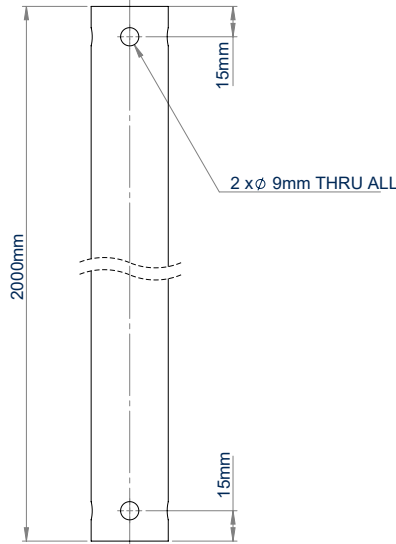

SPECIFICATION

Diameter	Ø38mm
BT5935-100 length	1000mm
BT5935-200 length	2000mm
BT5935-300 length	3000mm
Colour	White

FEATURES

- Ø38mm pole designed to be used to create ceiling mounted AV solutions such as CCTV installs when used in conjunction with other System V components
- Available in 3 lengths
- Poles can be joined together using **BT5924** Pole Joiner for extended drops
- Cables can be fed through the centre of the pole
- Heavy duty steel capable of supporting substantial loads
- Safety bolt hole ensures a secure installation to System V components

SYSTEM V™

BT5935-100
1 metre length

BT5935-200
2 metre length

BT5935-300
3 metre length

Fits to **BT5920** Ceiling Mount

Attaches directly to **BT5910** / **BT5911** Security Camera Mounts

Safety bolt hole ensures a secure installation to System V components

Poles can be joined together using **BT5924** Pole Joiner for extended drops

BT5935-100/W

TOP VIEW

SIDE VIEW

BT5935-200/W

TOP VIEW

SIDE VIEW

BT5935-300/W

TOP VIEW

SIDE VIEW

PACKING INFORMATION

COLOUR:	ORDER REF:	EAN CODE:	MASTER CARTON QTY:	INNER CARTON QTY:	MASTER CARTON WEIGHT:	MASTER CARTON CUBE:
White	BT5935-100/W	5019318304071	1	N/A	1.4kg	0.003cbm
White	BT5935-200/W	5019318304088	1	N/A	3kg	0.005cbm
White	BT5935-300/W	5019318306815	1	N/A	4.5kg	0.008cbm