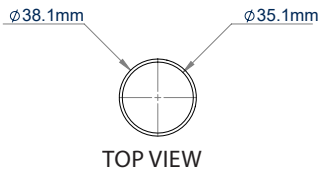

PACKING INFORMATION

COLOUR:	ORDER REF:	EAN CODE:	MASTER CARTON QTY:	INNER CARTON QTY:	MASTER CARTON WEIGHT:	MASTER CARTON CUBE:
White	BT5935-100/W	5019318304071	1	N/A	1.4kg	0.003cbm
White	BT5935-200/W	5019318304088	1	N/A	3kg	0.005cbm
White	BT5935-300/W	5019318306815	1	N/A	4.5kg	0.008cbm

RELATED PRODUCTS

© 2019 B-Tech Professional Design & Manufacturing Ltd. All rights reserved.
The information in this specification is for reference only. It is not intended to be used as a substitute for the manufacturer's instructions. B-Tech Professional Design & Manufacturing Ltd. is not responsible for any damage or loss of data caused by improper use of the product. Any reproduction or transmission of any part of this specification is strictly prohibited unless prior written permission has been granted by B-Tech Professional Design & Manufacturing Ltd. (BTD).

SS-V2-BT5935-W-150222-EN