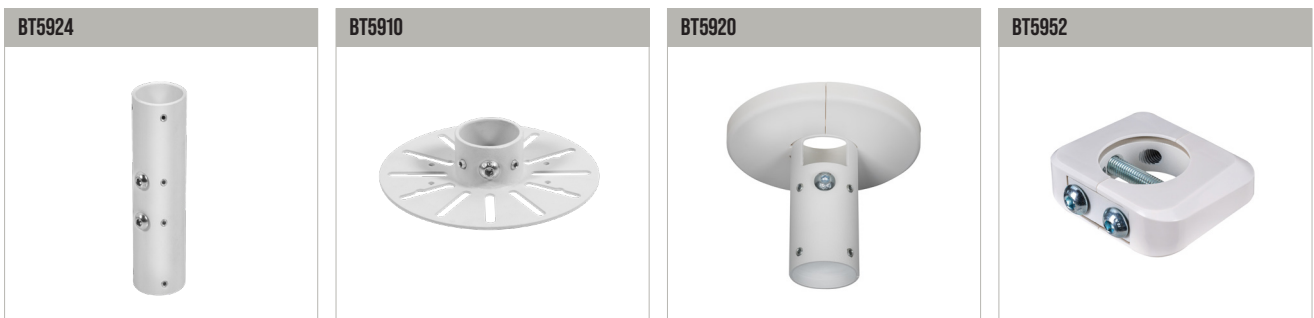

RELATED PRODUCTS

BT5924
External Pole Joiner
for 38mm Poles

BT5910
Dome Security Camera Mount
Carousel mount for small / medium dome
CCTV cameras

BT5920
Fixed Ceiling Mount
Mounts BT5935 38mm poles from
the ceiling

BT5952
38mm Accessory Collar
attach a variety of different mounts &
accessories from BT5935 System V poles

© 2019 B-Tech Professional Design & Manufacturing Ltd. All rights reserved.
The information in this specification is for reference only. It is not intended to be used as a substitute for the manufacturer's instructions. B-Tech Professional Design & Manufacturing Ltd. is not responsible for any damage or loss of data caused by improper use of the product. Any reproduction or transmission of any part of this specification is strictly prohibited unless prior written permission has been granted by B-Tech Professional Design & Manufacturing Ltd. (BTD).

SS-V2-BT5935-W-150222-EN