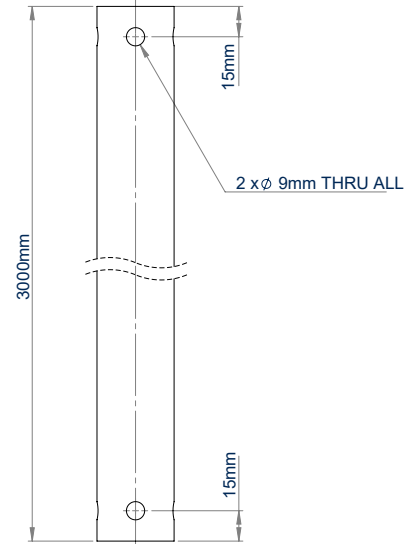

SPECIFICATION

Diameter	Ø38mm
BT5935-100 length	1000mm
BT5935-200 length	2000mm
BT5935-300 length	3000mm
Colour	White

FEATURES

- Ø38mm pole designed to be used to create ceiling mounted AV solutions such as CCTV installs when used in conjunction with other System V components
- Available in 3 lengths
- Poles can be joined together using **BT5924** Pole Joiner for extended drops
- Cables can be fed through the centre of the pole
- Heavy duty steel capable of supporting substantial loads
- Safety bolt hole ensures a secure installation to System V components

SYSTEM V™

BT5935-100
1 metre length

BT5935-200
2 metre length

BT5935-300
3 metre length

Fits to **BT5920** Ceiling Mount

Attaches directly to **BT5910** / **BT5911** Security Camera Mounts

Safety bolt hole ensures a secure installation to System V components

Poles can be joined together using **BT5924** Pole Joiner for extended drops

BT5935-100/W

TOP VIEW

SIDE VIEW

BT5935-200/W

TOP VIEW

SIDE VIEW

BT5935-300/W

TOP VIEW

SIDE VIEW

PACKING INFORMATION

COLOUR:	ORDER REF:	EAN CODE:	MASTER CARTON QTY:	INNER CARTON QTY:	MASTER CARTON WEIGHT:	MASTER CARTON CUBE:
White	BT5935-100/W	5019318304071	1	N/A	1.4kg	0.003cbm
White	BT5935-200/W	5019318304088	1	N/A	3kg	0.005cbm
White	BT5935-300/W	5019318306815	1	N/A	4.5kg	0.008cbm