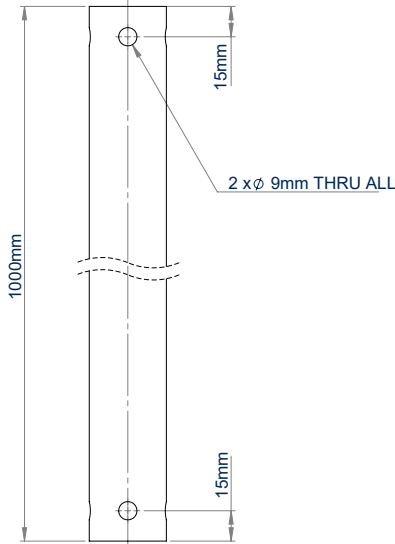

SPECIFICATION

Diameter	Ø38mm
BT5935-100 length	1000mm
BT5935-200 length	2000mm
BT5935-300 length	3000mm
Colour	White

FEATURES

- Ø38mm pole designed to be used to create ceiling mounted AV solutions such as CCTV installs when used in conjunction with other System V components
- Available in 3 lengths
- Poles can be joined together using **BT5924** Pole Joiner for extended drops
- Cables can be fed through the centre of the pole
- Heavy duty steel capable of supporting substantial loads
- Safety bolt hole ensures a secure installation to System V components

SYSTEM V™

BT5935-100
1 metre length

BT5935-200
2 metre length

BT5935-300
3 metre length

Fits to **BT5920** Ceiling Mount

Attaches directly to **BT5910** / **BT5911** Security Camera Mounts

Safety bolt hole ensures a secure installation to System V components

Poles can be joined together using **BT5924** Pole Joiner for extended drops

BT5935-100/W

TOP VIEW

SIDE VIEW

BT5935-200/W

TOP VIEW

SIDE VIEW

BT5935-300/W

TOP VIEW

SIDE VIEW

PACKING INFORMATION

COLOUR:	ORDER REF:	EAN CODE:	MASTER CARTON QTY:	INNER CARTON QTY:	MASTER CARTON WEIGHT:	MASTER CARTON CUBE:
White	BT5935-100/W	5019318304071	1	N/A	1.4kg	0.003cbm
White	BT5935-200/W	5019318304088	1	N/A	3kg	0.005cbm
White	BT5935-300/W	5019318306815	1	N/A	4.5kg	0.008cbm