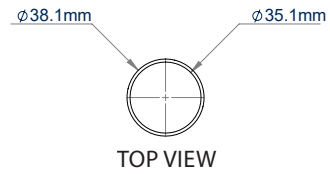

SPECIFICATION

Diameter	Ø38mm
BT5935-100 length	1000mm
BT5935-200 length	2000mm
BT5935-300 length	3000mm
Colour	White

FEATURES

- Ø38mm pole designed to be used to create ceiling mounted AV solutions such as CCTV installs when used in conjunction with other System V components
- Available in 3 lengths
- Poles can be joined together using **BT5924** Pole Joiner for extended drops
- Cables can be fed through the centre of the pole
- Heavy duty steel capable of supporting substantial loads
- Safety bolt hole ensures a secure installation to System V components

Poles can be joined together using **BT5924** Pole Joiner for extended drops

BT5935-100/W

TOP VIEW

SIDE VIEW

BT5935-200/W

TOP VIEW

SIDE VIEW

BT5935-300/W

TOP VIEW

SIDE VIEW

PACKING INFORMATION

COLOUR:	ORDER REF:	EAN CODE:	MASTER CARTON QTY:	INNER CARTON QTY:	MASTER CARTON WEIGHT:	MASTER CARTON CUBE:
White	BT5935-100/W	5019318304071	1	N/A	1.4kg	0.003cbm
White	BT5935-200/W	5019318304088	1	N/A	3kg	0.005cbm
White	BT5935-300/W	5019318306815	1	N/A	4.5kg	0.008cbm