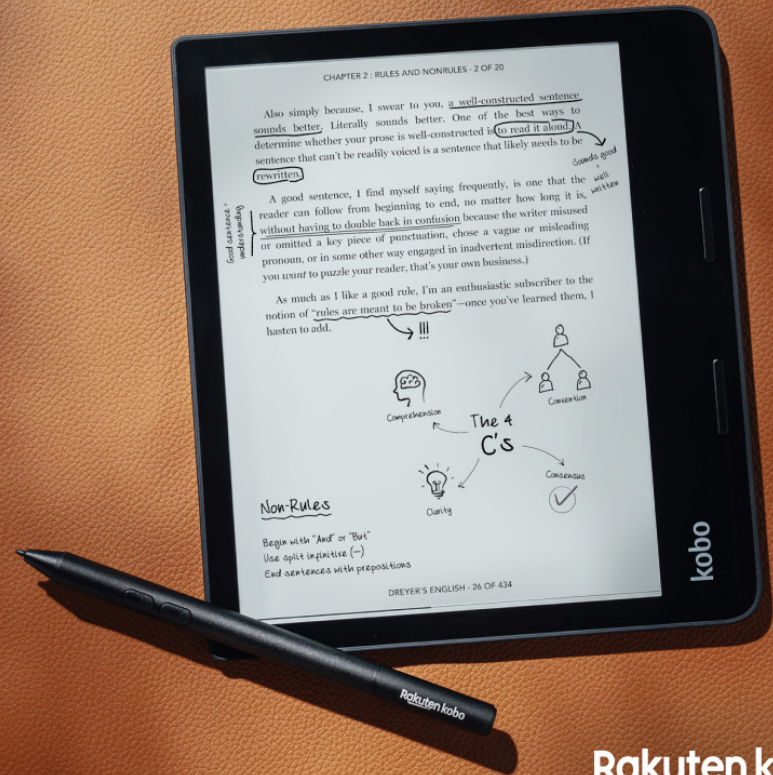

# kobo sage

The immersive reading experience

 Read

 Write\*

 Listen

\*Kobo Stylus sold separately, not included.

Rakuten kobo

A luxurious, 8" HD flush E Ink Carta 1200 screen that looks and feels better

Kobo Sage's 8" flush, high definition E Ink Carta 1200 touchscreen offers deep contrast, super-clear readability, and faster page turns on an expansive display.

Dark Mode offers a new way to reduce eyestrain.