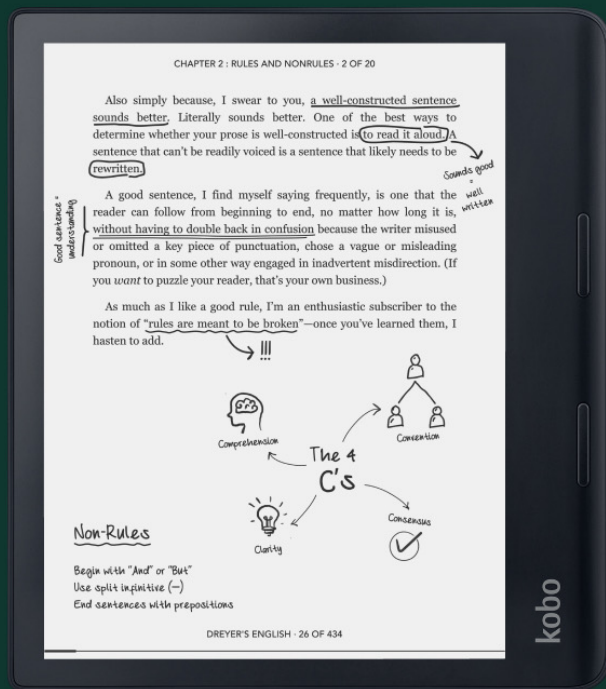

# kobo sage

The immersive reading experience

 Read

 Write\*

 Listen

\*Kobo Stylus sold separately, not included.

Rakuten kobo

A luxurious, 8" HD flush E Ink Carta 1200 screen that looks and feels better