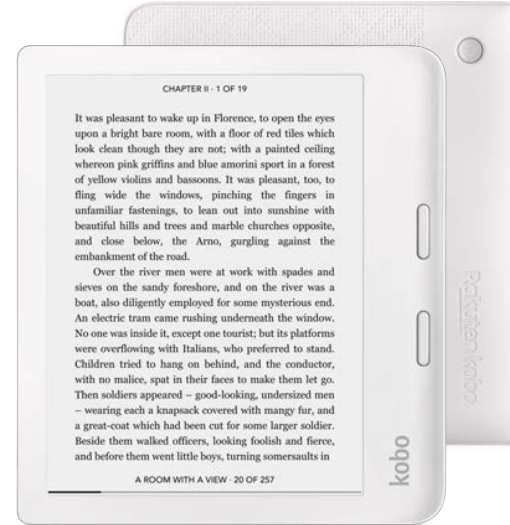

kobolibra 2