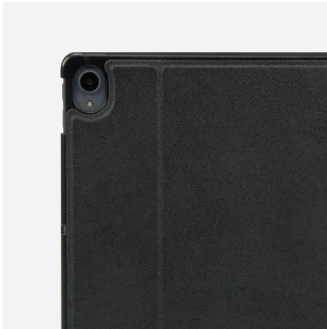

## FOLIO PROTECTIVE CASE FOR LENOVO P11 (TB-J606)

Ref. 048045

Poids : 280 g | Dimensions : 170 x 264 x 17 mm

- + 2 usage positions : photo & video mode and keyboard mode
- + Automatic sleep/wake mode
- + Access to all ports and functionalities

### Colors

Black - Ref : 048045

Red - On demand

Tan - on demand