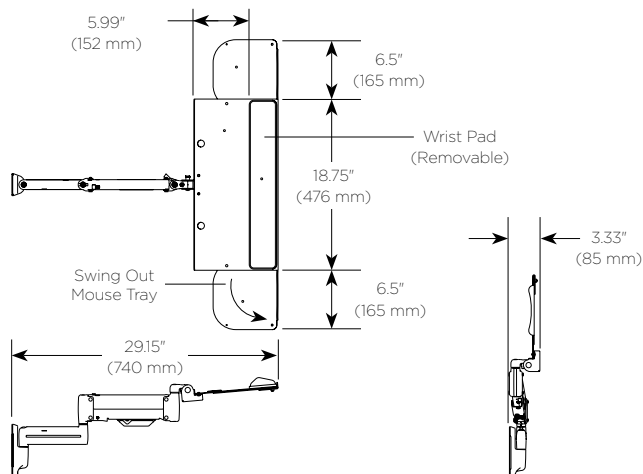

SPECIFICATIONS

Depth (closed)	3.33" (85 mm)
Max. Extension	29.15" (740 mm)
Tilt	5° and 90°
Weight Capacity	10 lbs (4.5 kg)
Colors	Black

WHAT YOU NEED TO KNOW

ABOUT KWK110

- Ships with both left and right mouse trays fully-assembled and mouse pouch for storage.
- Keyboard can flip up for low-profile storage.

OFFICE FURNITURE SYSTEMS

Compatible with custom and universal Interface Brackets for Office Furniture Systems (OFB).

OTHER PRODUCT OPTION

KCK110

Height-Adjustable Keyboard Desk Mount

TECHNICAL DRAWINGS

RECOMMENDED ACCESSORIES