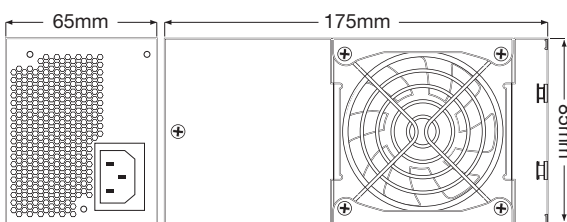

Dimensions »

Contact »

be quiet! Headquarters
Listan GmbH
Wilhelm-Bergner-Straße 11c
21509 Glinde
Germany

Service hotline: +49 40 7367 686 44
e-mail: service@bequiet.com

Visit the contact section on bequiet.com for the right regional service information.