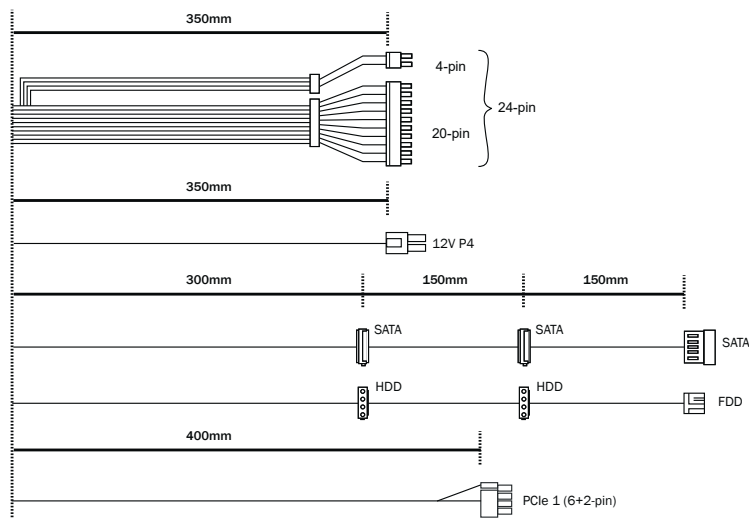

TFX POWER 3

be quiet!

COMPACT AND SILENT ENERGY

Cables »

Gold

Bronze

Logistics data »

Region	Model	Article no	EAN code
EU	TFX Power 3 300W Gold	BN323	4260052188293
EU	TFX Power 3 300W Bronze	BN322	4260052188286