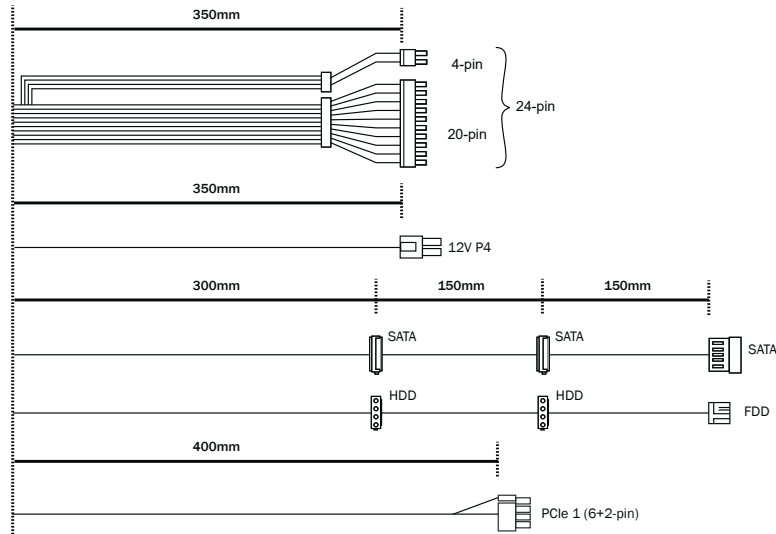

TFX POWER 3

be quiet!

COMPACT AND SILENT ENERGY

Cables »

Gold