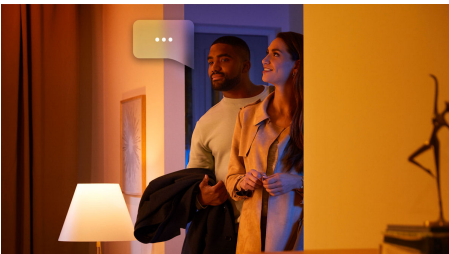

Limitless possibilities

- A plug-and-play accent lamp
- Control with app or voice*

Easy smart lighting

- Control up to 10 lights with the Bluetooth app
- Create a personalised experience with colourful smart light
- Set the right mood with warm to cool white light
- Get the perfect light recipes for your daily activities
- Unlock the full suite of smart lighting features with the Bridge

Replacement parts

- Replacement parts available for this product

Highlights

A plug-and-play accent lamp

The Philips Hue Bloom is a small, versatile smart lamp that casts light in any of millions of colors. The Bloom's easy plug-and-play design lets you place the lamp anywhere: place it on a table to wash the walls with beautiful light, set it on your nightstand for a gentle nightlight or position it near your TV to enhance your entertainment with light.

Control with app or voice*

Philips Hue works with Amazon Alexa, Siri and the Google Assistant. Simple voice commands let you dim, brighten or change the colour of your lights, whether you want to control a single lamp or all lights in your home. Voice control requires a Philips Hue Bridge and a compatible partner device.