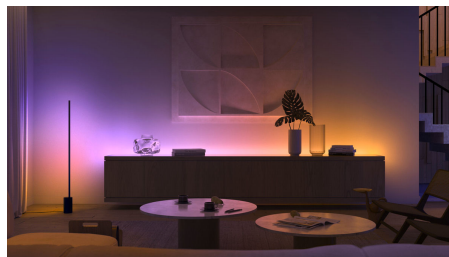

Replacement parts

- Replacement parts available for this product

Highlights

A plug-and-play accent lamp

The Philips Hue Bloom is a small, versatile smart lamp that casts light in any of millions of colors. The Bloom's easy plug-and-play design lets you place the lamp anywhere: place it on a table to wash the walls with beautiful light, set it on your nightstand for a gentle nightlight or position it near your TV to enhance your entertainment with light.

Control up to 10 lights with the Bluetooth app

With the Hue Bluetooth app, you can control your Hue smart lights in a single room of your home. Add up to 10 smart lights and control them all with just the touch of a button on your mobile device.

Create a personalised experience with colourful smart light

Transform your home with over 16 million colours, instantly creating the right atmosphere for any event. With the touch of a button, you can set a festive mood for a party, turn your living room into a movie theatre, enhance your home decor with colour accents, and much more.

Set the right mood with warm to cool white light

These bulbs and light fixtures offer different shades of warm to cool white light. With complete dimmability from bright to low nightlights, you can tune your lights to the perfect shade and brightness of light for your daily needs.