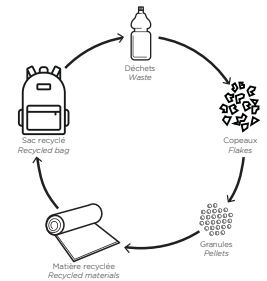

RE.LIFE is the first eco-designed range with materials from recycling channels and with Global Recycled Standard certification.

Each element of the new RE.LIFE bags line is made with 70% to 90% of recycled materials while maintaining the quality of protection of you mobile devices and the durability of our bags !

SLEEVE

SIZE 12.5-14"

Ref. 064003

BICOLOR
INNER LINING

+ Recycled materials

SPECIFICATIONS

Ref	Product designation	EAN code	
064003	RE.LIFE Sleeve 12.5-14" - Black	3700992520971	
Weight	Interior dimensions	Exterior dimensions	PCB quantity
154 g with pack 204 g	245 x 350 x 20 mm	370 x 260 x 30 mm	20