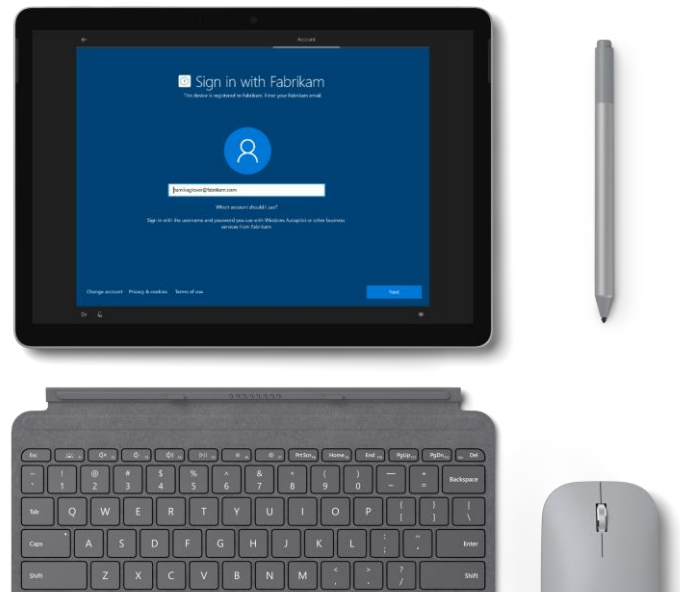

Surface for business unlocks more value

Surface customers save time and money with streamlined deployment, modern device management, and built-in cloud-powered security. Empower people, data, and systems with connected experiences from Surface and Microsoft 365.*

Technical specifications

Dimensions	9.65" x 6.9" x 0.33" (245 mm x 175 mm x 8.3 mm)
Display	Screen: 10.5" PixelSense™ Display Resolution: 1920 x 1280 (220 PPI) resolution Aspect ratio: 3:2 Contrast ratio: 1500:1 Touch: 10-point multi-touch Corning® Gorilla® Glass 3
Memory	4GB or 8GB RAM
Processor	8th Gen Intel® Core™ m3 Processor and Intel® Pentium® Gold Processor 4425Y
Security	TPM 2.0 for enterprise security Enterprise-grade protection with Windows Hello face sign-in
Software	Windows 10 Pro; 1 month free trial for new Microsoft Office 365 customers
Sensors	Ambient light sensor Accelerometer Gyroscope Magnetometer NFC
What's in the box	Surface Go 2, Power Supply, Quick Start Guide, safety and warranty documents
Weight (not including type cover*)	Wi-Fi: 1.2 lb. (544g) LTE Advanced: 1.22 lb. (553g)
Network	Wi-Fi: IEEE 802.11 a/b/g/n/ac/ax compatible Bluetooth Wireless 5.0 technology Qualcomm® Snapdragon™ X16 LTE modem Up to 600 Mbps LTE Advanced⁵ with nanoSIM support. Bands supported: 1, 2, 3, 4, 5, 7, 8, 12, 13, 14, 19, 20, 25, 26, 28, 29, 30, 38, 39, 40, 41, 66 Assisted GPS and GLONASS support eSIM support

Storage⁶	eMMC drive: 64GB (Wi-Fi) Solid-state drive (SSD): 128GB (Wi-Fi or LTE); 256GB (LTE)
Battery life³	Up to 10 hours of typical device usage
Graphics	Intel® HD Graphics 615
Connections	1 x USB-C® 3.5 mm headphone jack 1 x Surface Connect port Surface Type Cover Port MicroSDXC Card Reader Nano SIM tray
Cameras, video, and audio	Windows Hello face sign-in authentication camera (front-facing) 5.0MP front-facing camera with 1080p HD video 8.0MP rear-facing autofocus camera with 1080p HD video Enhanced dual far-field Studio Mics 2W stereo speakers with Dolby® Audio™ Premium
Exterior	Casing: Magnesium Color: Silver Physical buttons: Volume, Power
Warranty	1-year limited hardware warranty⁷

*Sold separately

¹ Not including Type Cover.

² Geekbench multi-core score comparison of Surface Go 2 versus Surface Go; February 2020.

⁴ Testing conducted at Microsoft in Feb 2020 using pre-production devices and Software. Tested with the Surface Dock under controlled conditions. Device was powered on to desktop screen with default display brightness settings. Actual charge time will vary based on operating conditions. Measured at typical office ambient temperature of 23C.

⁶ System software and updates use significant storage space. Available storage is subject to change based on system software and updates and apps usage. 1 GB = 1 billion bytes. 1 TB = 1,000 GB. See Surface Storage for more details.

⁷ Microsoft's Limited Warranty is in addition to your consumer law rights.