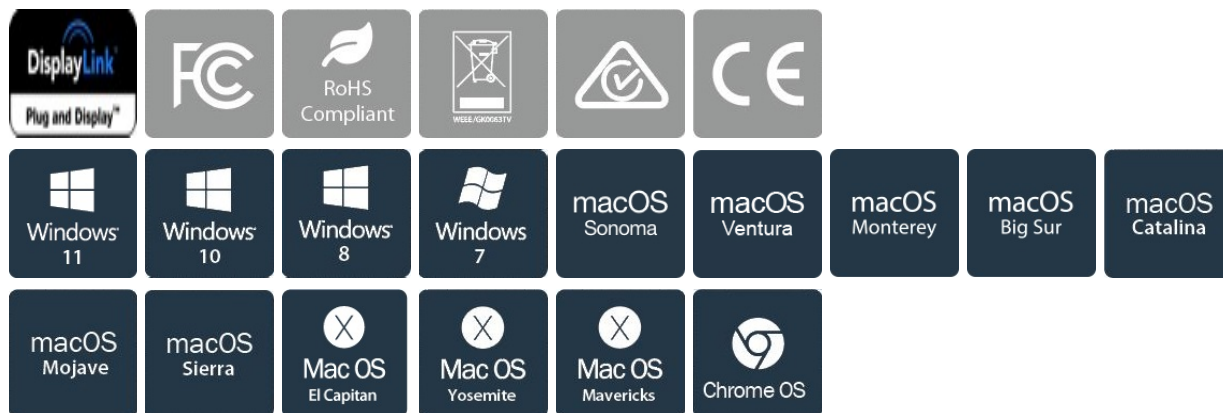

Connect your devices with six downstream USB Type-A (USB 3.0 5 Gbps) ports, two positioned on the front, and four on the back. The dock provides a GbE port and a 3.5 mm 4-position headset audio jack.

Developed to improve performance and security, StarTech.com Connectivity Tools is the only software suite on the market that works with a wide range of IT connectivity accessories. The software suite includes:

Advanced Windows Layout Utility: To setup and save custom windows layouts.

Mac Address Pass-Through Utility: To improve network security.

USB Event Monitoring Utility: To track and log connected USB devices

Wi-Fi Auto Switch Utility: Enabling users to quickly access faster network speeds via wired LAN.

For more information and to download the StarTech.com Connectivity Tools application, please visit:
www.StarTech.com/Connectivity-Tools

Certifications, Reports and Compatibility

Applications

Features

- **DUAL 4K 60Hz HYBRID USB-C & USB-A DOCK:** Universal USB 3.0 docking station (5Gbps) works with USB-C & USB-A laptops/computers and features 6-Port USB Type-A hub, Gigabit Ethernet, and 3.5mm audio jacks; NOTE: This dock does not support USB-C Power Delivery
- **FLEXIBLE DUAL MONITOR VIDEO:** This 4K 60Hz USB-C or USB-A docking station can connect up to 2 monitors: Dual DisplayPort or Dual HDMI or DP + HDMI displays; Supports dual extended displays on MacBooks with both the Intel processor or Apple M1/M2 chip
- **6 DOWNSTREAM USB-A PORTS:** Hybrid USB C dock has a 6-port USB 3.2 Gen 1 (5Gbps) hub w/ extra USB-A ports to support devices such as keyboard, mouse, flash drive, external hard drive & printer
- **COMPATIBILITY:** DisplayLink Certified port replicator for maximum performance & compatibility w/Dell, HP, Lenovo & MacBook PCs on Windows, ChromeOS & macOS platforms; Includes USB-C & USB-A host cables; Ideal for offices where mixed laptop brands are used