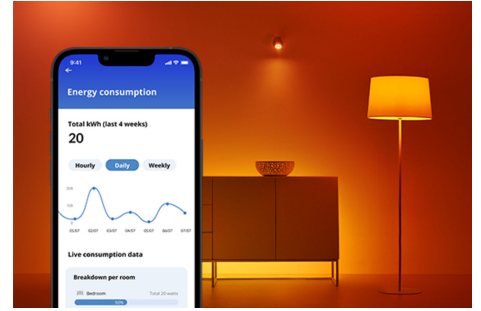

Spot 50 W PAR16 GU10

Spotlight on comfort and convenience! These energy-friendly GU10 LED spots dim down or brighten up at the tap of the WiZ app, a touch of the WiZ remote or your voice. You can even schedule your lights, along with all of the other smart lights in your WiZ ecosystem, to automatically adjust to the perfect light level as your needs and moods change – whatever works for you to live your best, most enjoyable light at home.

PRODUCT HIGHLIGHTS

- Dimmable warm white smart bulb
- Up to 345 lumens
- Easy plug and play
- Control with app or voice

Smart lighting functionalities easy to set up

Enjoy the benefits of smart features instantly, just by connecting your WiZ light to your Wi-Fi network. Control lights easily when you're away from home and scheduling lights to go on and off automatically. No need to install additional hardware such as hub or gateway!

Exclusive SpaceSense™ light that turns on with movement

WiZ's SpaceSense technology turns your lights into motion sensors. With a minimum of two WiZ lights in a room, you can activate the SpaceSense feature in the WiZ app and get the lights to turn on and off automatically with motion detection. It's simple. It's SpaceSense. It's WiZ.

Create your perfect light scene

Make your own mix of different colour and white lights modes to create the perfect light ambience for your daily moment. Simply save your new Scene and select it anytime with the WiZ app or voice.