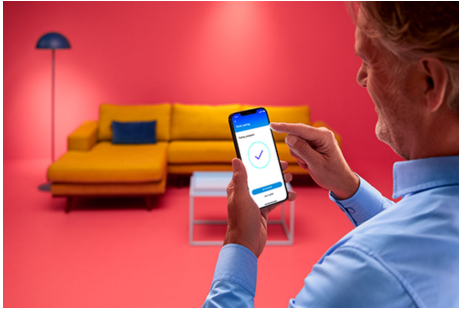

Spot 50 W PAR16 GU10

Spotlight on comfort and convenience! These energy-friendly GU10 LED spots dim down or brighten up at the tap of the WiZ app, a touch of the WiZ remote or your voice. You can even schedule your lights, along with all of the other smart lights in your WiZ ecosystem, to automatically adjust to the perfect light level as your needs and moods change – whatever works for you to live your best, most enjoyable light at home.

PRODUCT HIGHLIGHTS

- Dimmable warm white smart bulb
- Up to 345 lumens
- Easy plug and play
- Control with app or voice

Smart lighting functionalities easy to set up

Enjoy the benefits of smart features instantly, just by connecting your WiZ light to your Wi-Fi network. Control lights easily when you're away from home and scheduling lights to go on and off automatically. No need to install additional hardware such as hub or gateway!

Exclusive SpaceSense™ light that turns on with movement

WiZ's SpaceSense technology turns your lights into motion sensors. With a minimum of two WiZ lights in a room, you can activate the SpaceSense feature in the WiZ app and get the lights to turn on and off automatically with motion detection. It's simple. It's SpaceSense. It's WiZ.

Create your perfect light scene

Make your own mix of different colour and white lights modes to create the perfect light ambience for your daily moment. Simply save your new Scene and select it anytime with the WiZ app or voice.