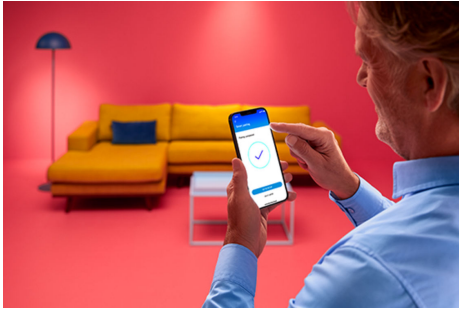

Bulb 60W A60 B22

Enjoy more convenience in everyday life with this smart WiZ LED A60 bulb. This bulb gives soft white light that dims to your desired brightness level via app or voice. You can set schedule to turn lights on and off according to your daily or weekly routines, and have remote access to your lights even when you're away. WiZ lights connect to your existing Wi-Fi, no additional hardware is needed.

PRODUCT HIGHLIGHTS

- Dimmable warm white smart bulb
- Up to 806 lumens
- Easy plug and play
- Control with app or voice

Smart lighting functionalities easy to set up

Enjoy the benefits of smart features instantly, just by connecting your WiZ light to your Wi-Fi network. Control lights easily when you're away from home and scheduling lights to go on and off automatically. No need to install additional hardware such as hub or gateway!

Exclusive SpaceSense™ light that turns on with movement

WiZ's SpaceSense technology turns your lights into motion sensors. With a minimum of two WiZ lights in a room, you can activate the SpaceSense feature in the WiZ app and get the lights to turn on and off automatically with motion detection. It's simple. It's SpaceSense. It's WiZ.

Illuminate with soft and warm white light

Create a cosy atmosphere with warm white light. A smart light that easily adapts to your daily activities.

Dim your smart lights even without a dimmer

Simply adjust lights to your desired brightness level using your smartphone, the WiZ control accessory or just your voice. No need to install an expensive dimmer!