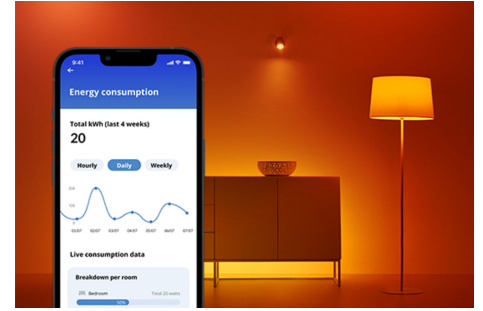

Bulb 60W A60 B22

Enjoy more convenience in everyday life with this smart WiZ LED A60 bulb. This bulb gives soft white light that dims to your desired brightness level via app or voice. You can set schedule to turn lights on and off according to your daily or weekly routines, and have remote access to your lights even when you're away. WiZ lights connect to your existing Wi-Fi, no additional hardware is needed.

PRODUCT HIGHLIGHTS

- Dimmable warm white smart bulb
- Up to 806 lumens
- Easy plug and play
- Control with app or voice

Smart lighting functionalities easy to set up

Enjoy the benefits of smart features instantly, just by connecting your WiZ light to your Wi-Fi network. Control lights easily when you're away from home and scheduling lights to go on and off automatically. No need to install additional hardware such as hub or gateway!

Exclusive SpaceSense™ light that turns on with movement

WiZ's SpaceSense technology turns your lights into motion sensors. With a minimum of two WiZ lights in a room, you can activate the SpaceSense feature in the WiZ app and get the lights to turn on and off automatically with motion detection. It's simple. It's SpaceSense. It's WiZ.

Monitor your energy consumption

Get an overview of the energy consumption of your lights with the WiZ app. Easily access a weekly or daily report to help you stay on top of your energy consumption at home.