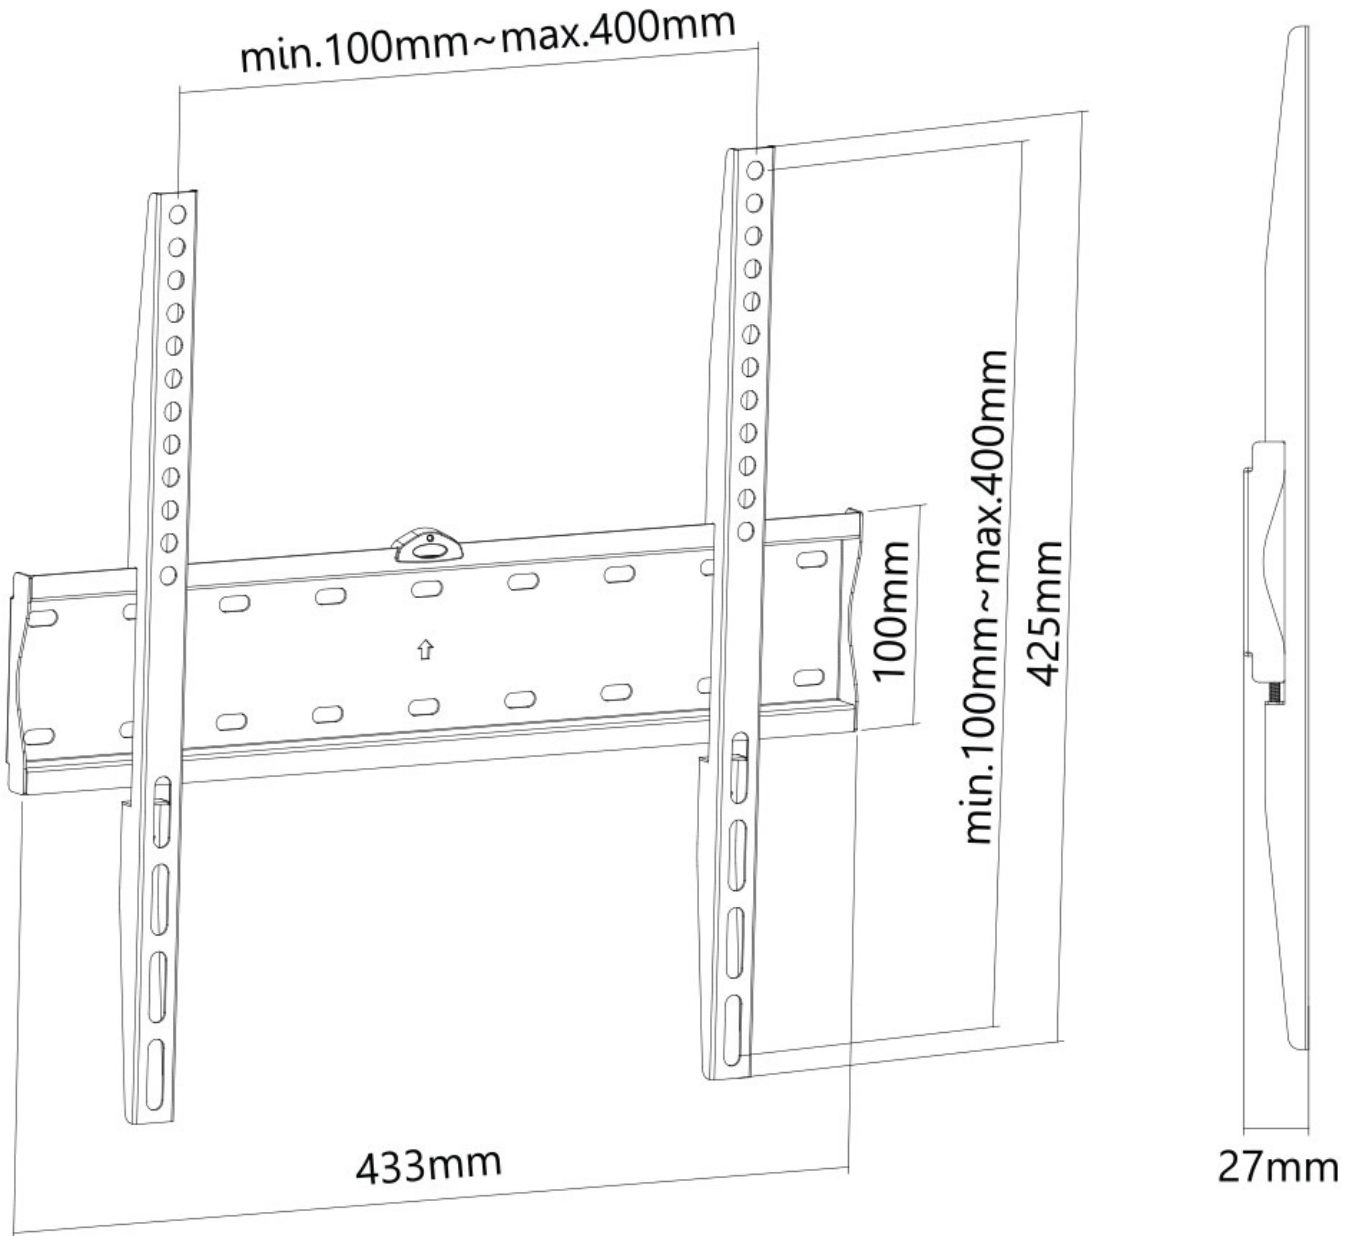

FPMA-W300BLACK

NEOMOUNTS FPMA-W300BLACK TV MOUNT WALL
32-55" - ULTRA-FLAT

Neomounts