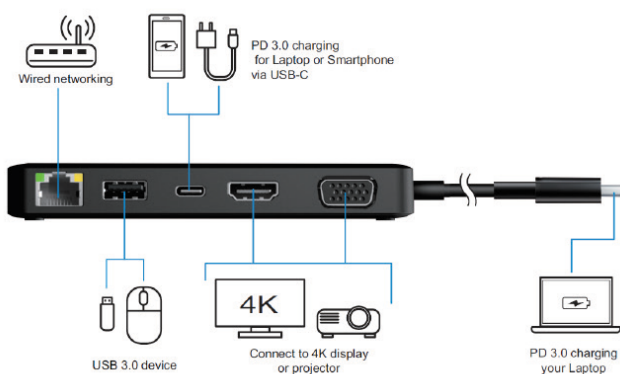

PRODUCT CODE

OSDOCK-4KTDC | USB-C Travel Docking Station