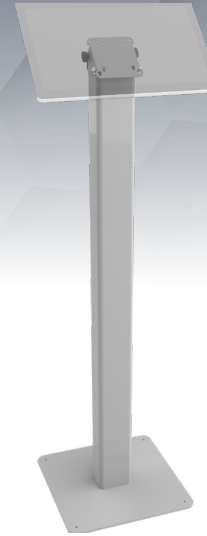

# Level-Up Solutions

**Chief Tablet Floor Stand**  
[HFSVS](#)

If you order a **Tablet Floor Stand...**  
Complete your solution with these!

C2G®

**4-Port USB-A Hub with 5V 2A Power Supply**  
[C2G54463](#)

C2G®

**2-Port USB Wall Charger**  
[CG22322](#)

C2G®

**USB 2.0 USB-C to USB-A Cable**  
[See Product Series](#)

CHIEF®

**Tablet Stand Printer Accessory**  
[HVPS](#)

CHIEF®

**Tablet Stand Scanner Accessory**  
[HPSS](#)

MIDDLE ATLANTIC®

**Slim Power Strip**  
[See Product Series](#)