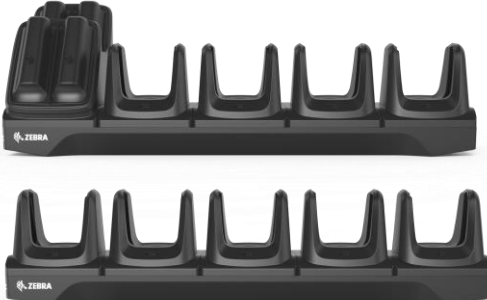

Hand Strap

Attachable Trigger Handle

4 Slot Battery Charger

Screen Protector

Single Slot Desktop Cradle with Spare Battery Charger. Supports optional Ethernet Module

Holsters and Rubber Boots

Two Battery Options (3500mAh & 4900mAh)

USB-C Charge Cable

Multi-Slot Cradle System (Two Options; 5 Terminal, 4 Terminal & 4 Battery Charger)