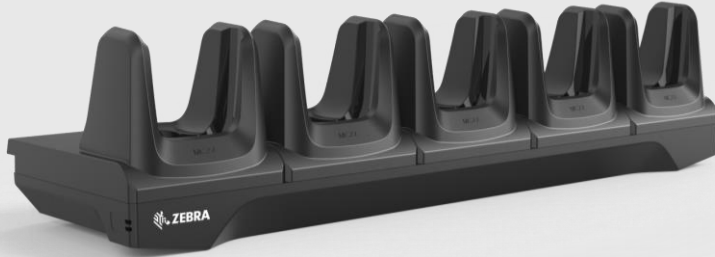

Cradle System

Multi-slot Cradles

Multi-Slot Cradle Options:

CRD-MC2X-5SCHG-01

5-Slot Terminal Charger.

CRD-MC2X-4SC4BC-01

4-Slot Terminal Charger with 4-Slot Battery Charging.

All Multi-Slot Cradles Require: Power supply **PWR-BGA12V108W0WW**, DC cord **CBL-DC-381A1-01** and country specific 3 wire AC line cord.

Main Features

- Charge only configurations
- Charges five devices or four devices with four spare batteries
- Compatible with all MC2200/MC2700 batteries (in device & in spare charger)
- Desk/Wall/Rack mount options

Additional Accessories for Single Slot Cradle

PWR-BGA12V108W0WW

Level VI AC/DC power supply (brick, Replacement for PWRS-14000-241R)

AC Input: 100-240V, 2.8A

DC Output: 12V, 9A, 108W

Requires: DC line cord and country specific grounded AC line cord.

CBL-DC-381A1-01

DC line cord for running multi-slot cradles from a single Level VI power supply PWR-BGA12V108W0WW, Level VI replacement for PWRS-14000-241R

23844-00-00R

US AC line cord, 7.5 feet long, grounded, three wire for power supplies.

BRKT-SCRD-SMRK-01

Rack/Wall mounting bracket, allows to install any multi-slot cradle on a wall or a 19" IT rack.