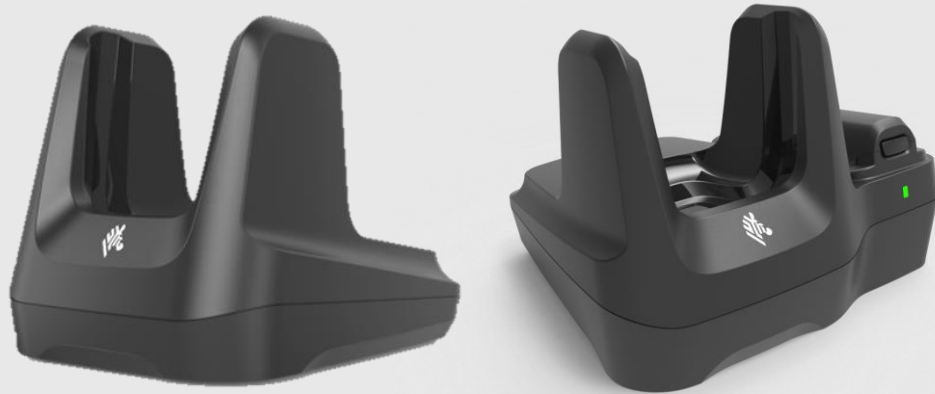

Hand Strap

Attachable Trigger Handle

4 Slot Battery Charger

Screen Protector

Single Slot Desktop Cradle with Spare Battery Charger. Supports optional Ethernet Module

Holsters and Rubber Boots

Two Battery Options (3500mAh & 4900mAh)

USB-C Charge Cable

Multi-Slot Cradle System (Two Options; 5 Terminal, 4 Terminal & 4 Battery Charger)

## Single Slot Cradle