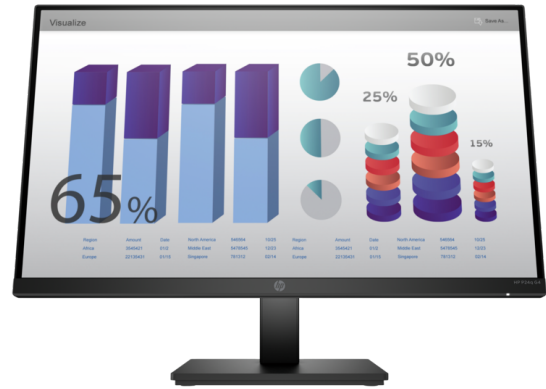

HP P24q G4 QHD Height Adjust Monitor

Looks great. Performs even better

Enjoy a stylish, height-adjustable display with sharp QHD resolution and ultra-wide viewing angles on the HP P24q 23.8" Monitor. This ultra slim, 3-sided micro-edge display comes at a great value with convenient HDMI and VGA connectivity.

*Product image may differ from actual product

More screen in less space

- Experience more desk space than you thought possible with this height-adjustable ultra slim HP display. The attractive, micro-edge design adds stylish beauty to your workspace.

Outstanding viewing experience

- See more of your content at once with crisp Quad HD resolution on a 23.8-inch diagonal screen and get ultra-wide IPS viewing angles that combine to give you an amazing view at up to 178°.

Divide and conquer

Manage your display and make it work for you. HP Display Assistant allows you to quickly resize screen partitions so you can work in separate regions of the screen and helps deter theft by dimming a display that's disconnected without approval.