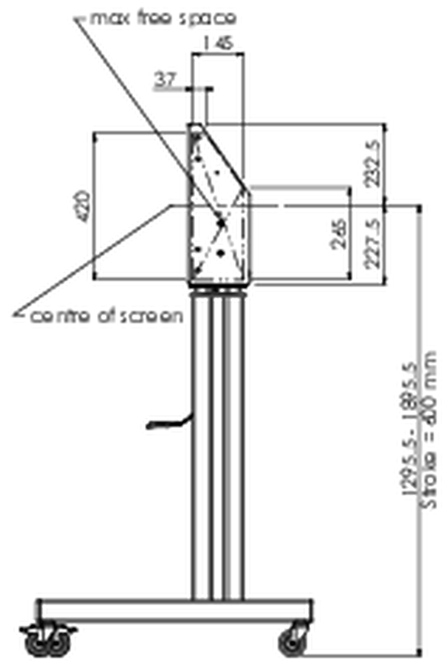

**Floor lift XL on wheels for flat touch screens up to 160kg with lockable lid for protection**

A motorized trolley for touch screens up to VESA 800x600. What makes this product so unique is its screen flexibility and installation ease, within just three steps the product is installed and ready for use. This wheeled stand with electrical height adjustment has continuous and silent height adjustment and an integrated screen bracket containing most VESA patterns, making it suitable for almost every display. The embedded VESA bracket has another special feature, it can be used as support for a Desktop PC at the back. Max supported display size is 98", max weight is 160 kg. This kit includes the adapter set [MD 052B7288](#).

**01 TECHNICAL SPECIFICATION**

Type	Floor lift on wheels
Height adjustment	600mm, 1295,5 - 1895,5mm
Max weight capacity	160kg / monitor
VESA maximum	800 x 600mm
Extra	electrical speed up to 20mm/s

## 02 DIMENSIONS / WEIGHT

Weight (without box)

71kg

EAN code

4948570032587