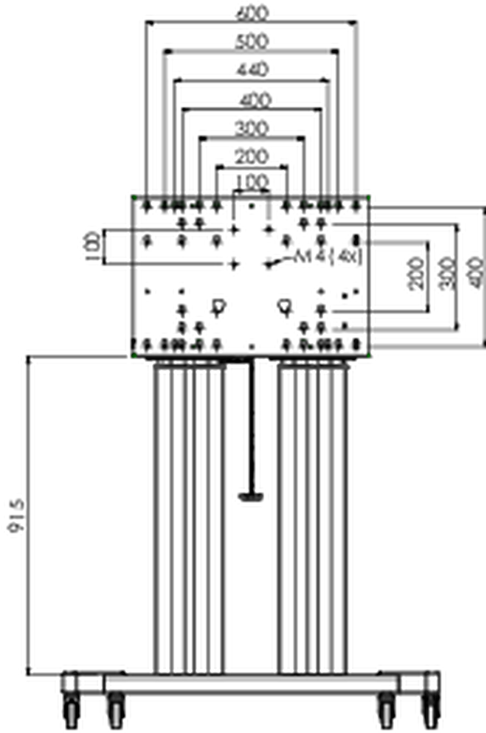

**Floor lift XL on wheels for flat touch screens up to 160kg with lockable lid for protection**

A motorized trolley for touch screens up to VESA 800x600. What makes this product so unique is its screen flexibility and installation ease, within just three steps the product is installed and ready for use. This wheeled stand with electrical height adjustment has continuous and silent height adjustment and an integrated screen bracket containing most VESA patterns, making it suitable for almost every display. The embedded VESA bracket has another special feature, it can be used as support for a Desktop PC at the back. Max supported display size is 98", max weight is 160 kg. This kit includes the adapter set [MD 052B7288](#).

**01 TECHNICAL SPECIFICATION**

Type	Floor lift on wheels
Height adjustment	600mm, 1295,5 - 1895,5mm
Max weight capacity	160kg / monitor
VESA maximum	800 x 600mm
Extra	electrical speed up to 20mm/s

## 02 DIMENSIONS / WEIGHT

Weight (without box)

71kg

EAN code

4948570032587