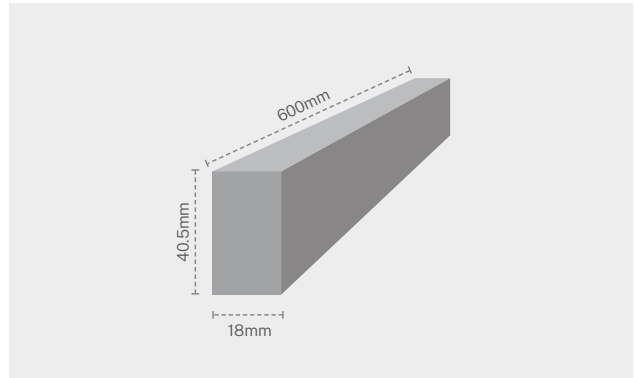

HS-Code

8544 7000

Items included

1 x PATCHBOX Plus+ Fiber Optic OS2 / OM4 Long Range

Cassette with LC-LC / LC-SC connector

OS2 Variants

Product Code

C60SMAOS21131Y

C60SMAOS21231Y

Connector Type

LC-LC

LC-SC

OM4 Variants

Product Code

C60MMAOM41131E

C60MMAOM41231E

Connector Type

LC-LC

LC-SC