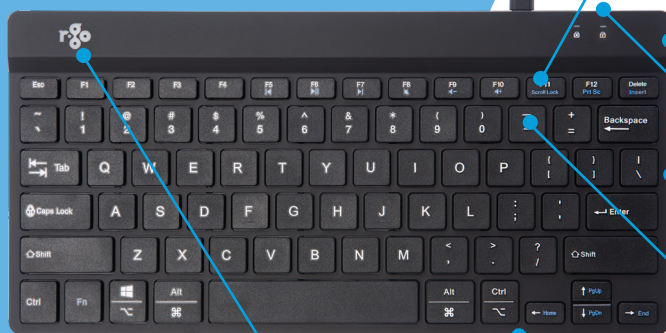

2. LIGHT KEYSTROKE

Has a light keystroke, so you need less power to type.

3. PATENTED BREAK INDICATOR

Contains the patented R-Go Break tool. Colour turns green when you are good to go, orange when it's time to take a break and red when you skipped a break.

4. NO MORE REACHING

When using both keyboard and mouse at the same time, your hands always stay within shoulder width. This natural posture reduces muscle tension in your shoulder and arm and prevents RSI complaints.

R-Go Hygienic Keyboard Cover

- Made from ultra-thin, high quality silicone
- Fits like a glove around every key, so the typing comfort will remain intact
- Easy to shake off dirt, to rinse, to clean in the dishwasher or to disinfect
- Protects against spilling of liquids and crumbs

R-GO HYGIENIC KEYBOARD COVER

Hygienic keyboard cover designed to fit the R-Go Compact Break keyboards

COMPACT LIGHTWEIGHT MODEL

Never reach sideways to your mouse anymore. Easy to take with you, so it's perfect for on the road!

R-GO NUMPAD BREAK

USB connections for connecting the R-Go Numpad Break are available on both sides of the keyboard

ULTRA-THIN DESIGN

Ultra-thin design to ensure relaxed, flat wrists during typing

LIGHT KEYSTROKE

The special scissor mechanism in the keys provides a light keystroke

100% RECYCLED PLASTIC

The plastic used for this keyboard is 100% recycled

PATENTED BREAK INDICATOR

Download the R-Go Break software via www.r-go-break.com

Also available as split keyboard: **R-Go Split Break**