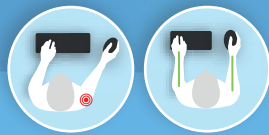

Ergonomic keyboards

R-Go Compact Break

1. ULTRA-THIN DESIGN

The keyboard is ultra-thin which reduces muscle tension and stimulates blood circulation. This prevents physical complaints.

2. LIGHT KEYSTROKE

Has a light keystroke, so you need less power to type.

3. PATENTED BREAK INDICATOR

Contains the patented R-Go Break tool. Colour turns green when you are good to go, orange when it's time to take a break and red when you skipped a break.

4. NO MORE REACHING

When using both keyboard and mouse at the same time, your hands always stay within shoulder width. This natural posture reduces muscle tension in your shoulder and arm and prevents RSI complaints.

R-Go Hygienic Keyboard Cover