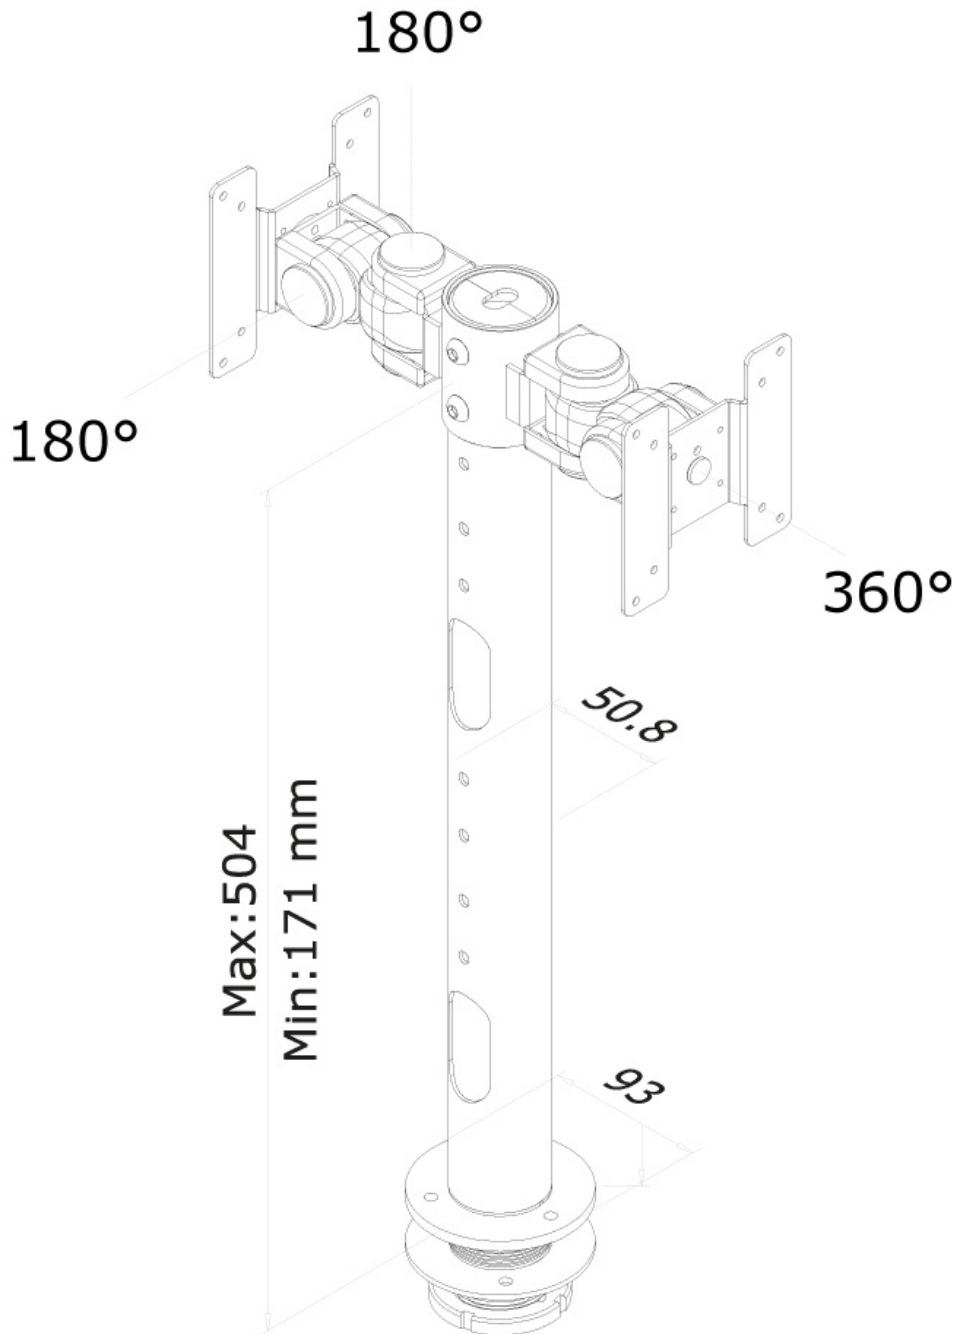

FPMA-D050DBLACK

NEOMOUNTS DESK MONITOR ARM

Neomounts

Measuring unit: mm