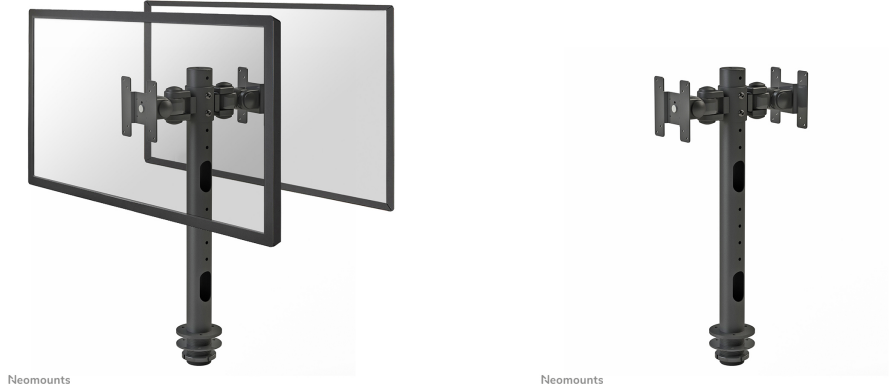

FPMA-D050DBLACK

NEOMOUNTS DESK MONITOR ARM

SPECIFICATIONS

GENERAL

| | |
|-------------------|--------------------|
| Min. screen size* | 10 inch |
| Max. screen size* | 30 inch |
| Min. weight | 0 kg (per screen) |
| Max. weight | 10 kg (per screen) |
| Screens | 2 |
| VESA minimum | 75x75 mm |
| VESA maximum | 100x100 mm |
| Desk mount | Grommet |

Neomounts Tilt/Turn/Rotate Dual desk monitor arm (grommet) for two 10-27" Monitor Screens BACK TO BACK, Height Adjustable - Black

The Neomounts desk mount, model FPMA-D050DBLACK is a dual-sided tilt-, swivel and rotatable desk mount for flat screens up to 30". This mount is a great choice for space saving placement on desks using a grommet mount.

Neomounts versatile tilt (20°), rotate (360°) and swivel (180°) technology allows the mount to change to any viewing angle to fully benefit from the capabilities of the flat screen. The mount is easily height adjustable by hand from 17 to 50 centimetres. An innovative cable management conceals and routes cables from mount to flat screen. Hide your cables to keep the workplace nice and tidy.

Neomounts FPMA-D050DBLACK has two pivot points and is suitable for screens up to 30" (76 cm). The weight capacity of this product is 10 kg each screen. The desk mount is suitable for screens that meet VESA hole pattern 75x75 or 100x100mm. Different hole patterns can be covered using Neomounts VESA adapter plates.